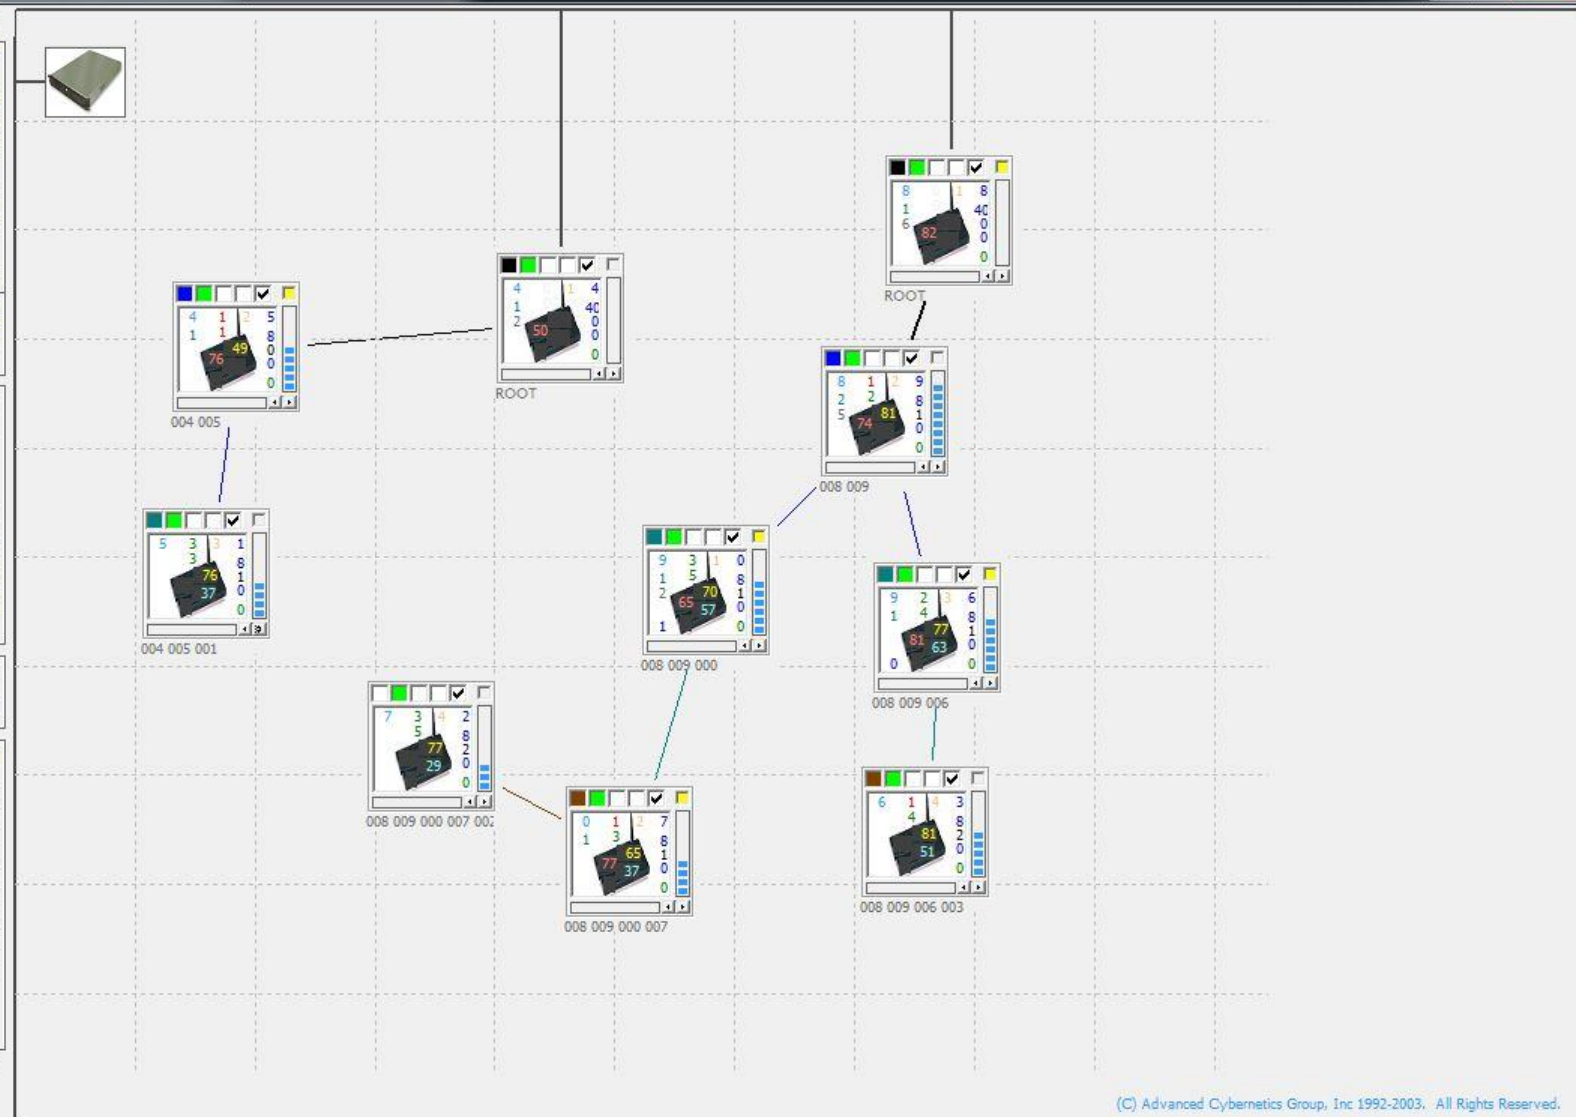

WLAN Health Monitor

0	14	57
1	14	38
2	14	29
3	24	51
4		
5	11	50
6	14	63
7	34	38
8		
9	14	82

Hop Count: 2.3
Throughput: 51
Fail Safe: 50

Adaptive Power Control

0	65
1	
2	
3	
4	50
5	76
6	81
7	77
8	82
9	74

Dynamic Load Balancing ☒ **CoS** ☐
Buffer: 102

Dynamic Channel Allocation

0	03 04 06 08 09	3
1	02 04 05	3
2	00 01 04 05 07	4
3	00 06 07 09	2
4	00 01 02 05 08 09	1
5	04	2
6	00 07 08 09	4
7	00 03 06	1
8	00 04 06 09	2
9	03 08	1

Topology Channels Distance Map Power