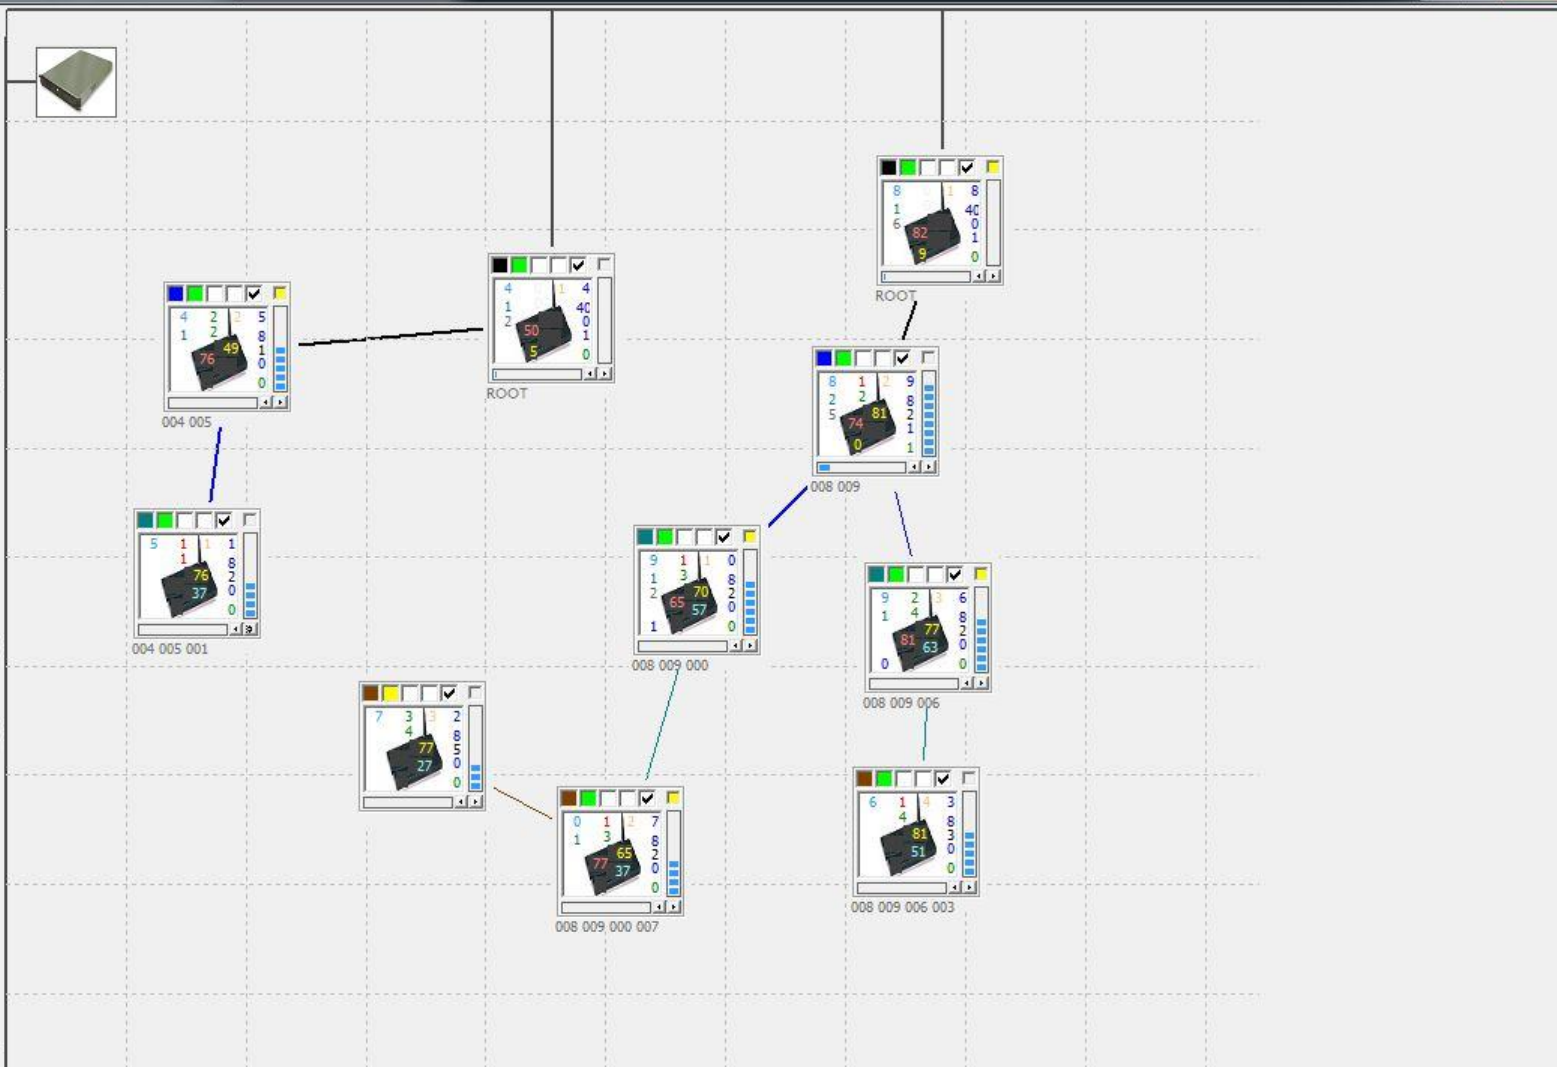

☒ WLAN Health Monitor

0	24	57
1	22	38
2	13	28
3	24	51
4		
5	14	50
6	14	63
7	34	38
8		
9	14	82

Hop Count: 2.1
Throughput: 51
Fail Safe: 38

☐ Adaptive Power Control

0	65
1	
2	
3	
4	50
5	76
6	81
7	77
8	82
9	74

☐ Dynamic Load Balancing   ☒ CoS

Buffer: 995   12

☒ Dynamic Channel Allocation

0	03 06 09.	1	██████████
1	05.	1	██████████
2	00 04 05 07.	3	██████████
3	00 06 07 09.	4	██████████
4	00 01 02 05 09.	1	██████████
5	02 04.	2	██████████
6	00 07 08 09.	3	██████████
7	00 03 06.	2	██████████
8	00 06 09.	1	██████████
9	03 08.	2	██████████

Topology   Channels   Distance Map   Power