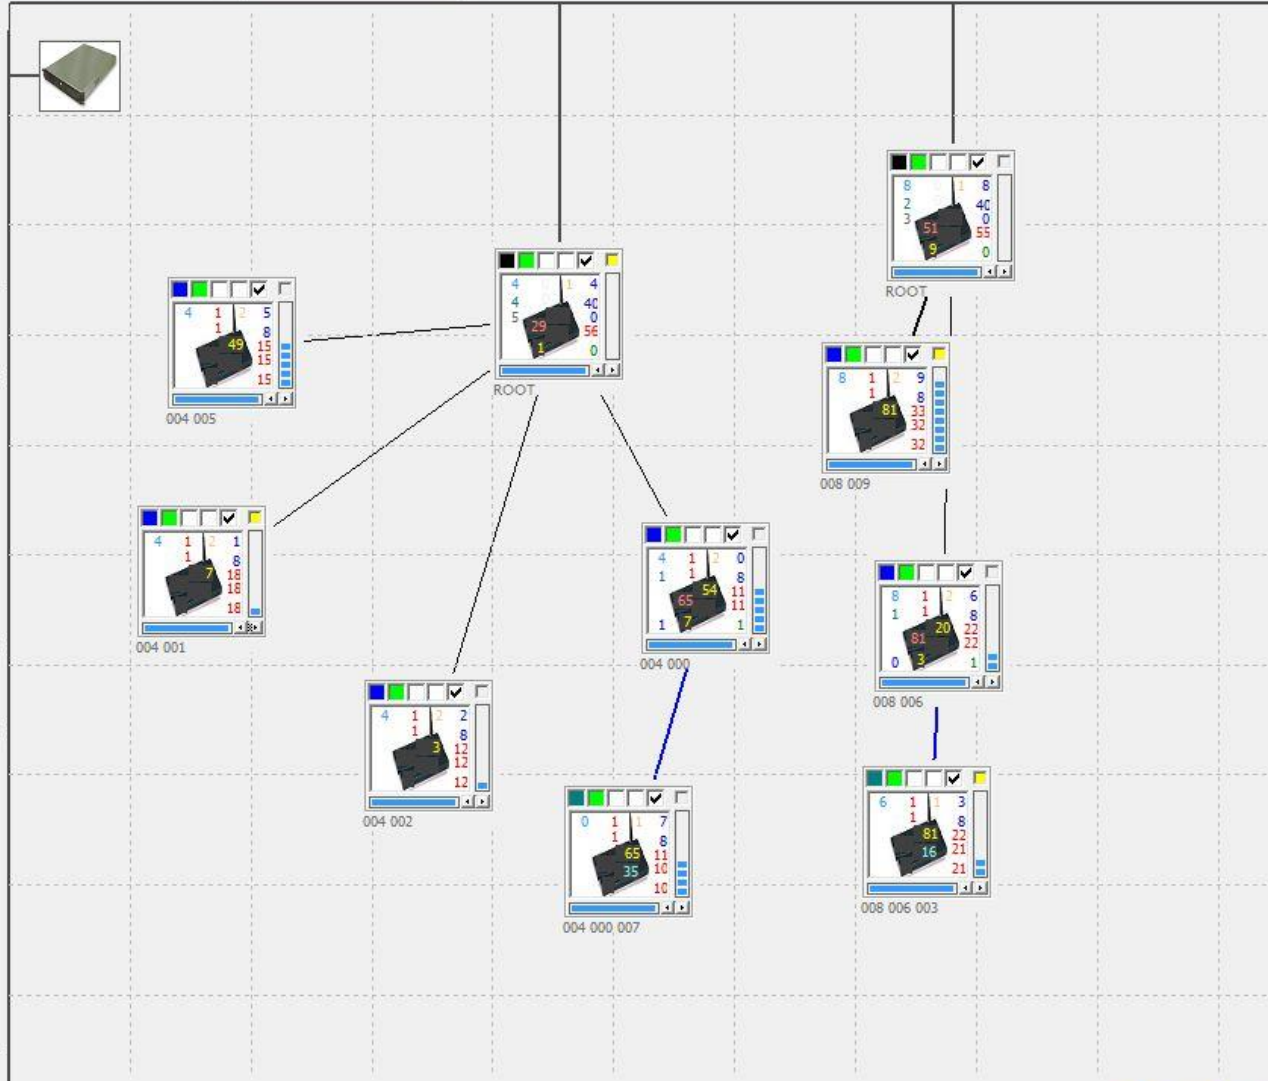

☒ WLAN Health Monitor

0	11	55
1	11	08
2	11	04
3	22	16
4		
5	11	50
6	11	20
7	22	36
8		
9	11	82

Hop Count: 1.3
Throughput: 34
Fail Safe: 00

☐ Adaptive Power Control

0	65
1	
2	
3	
4	29
5	
6	81
7	
8	51
9	

☐ Dynamic Load Balancing   ☒ CoS

Buffer: 746   172

☒ Dynamic Channel Allocation

0	04.	2	
1	04.	2	
2	04.	2	
3	06.	1	
4	.	1	
5	04.	2	
6	08.	2	
7	00.	1	
8	.	1	
9	08.	2	

Topology   Channels   Distance Map   Power