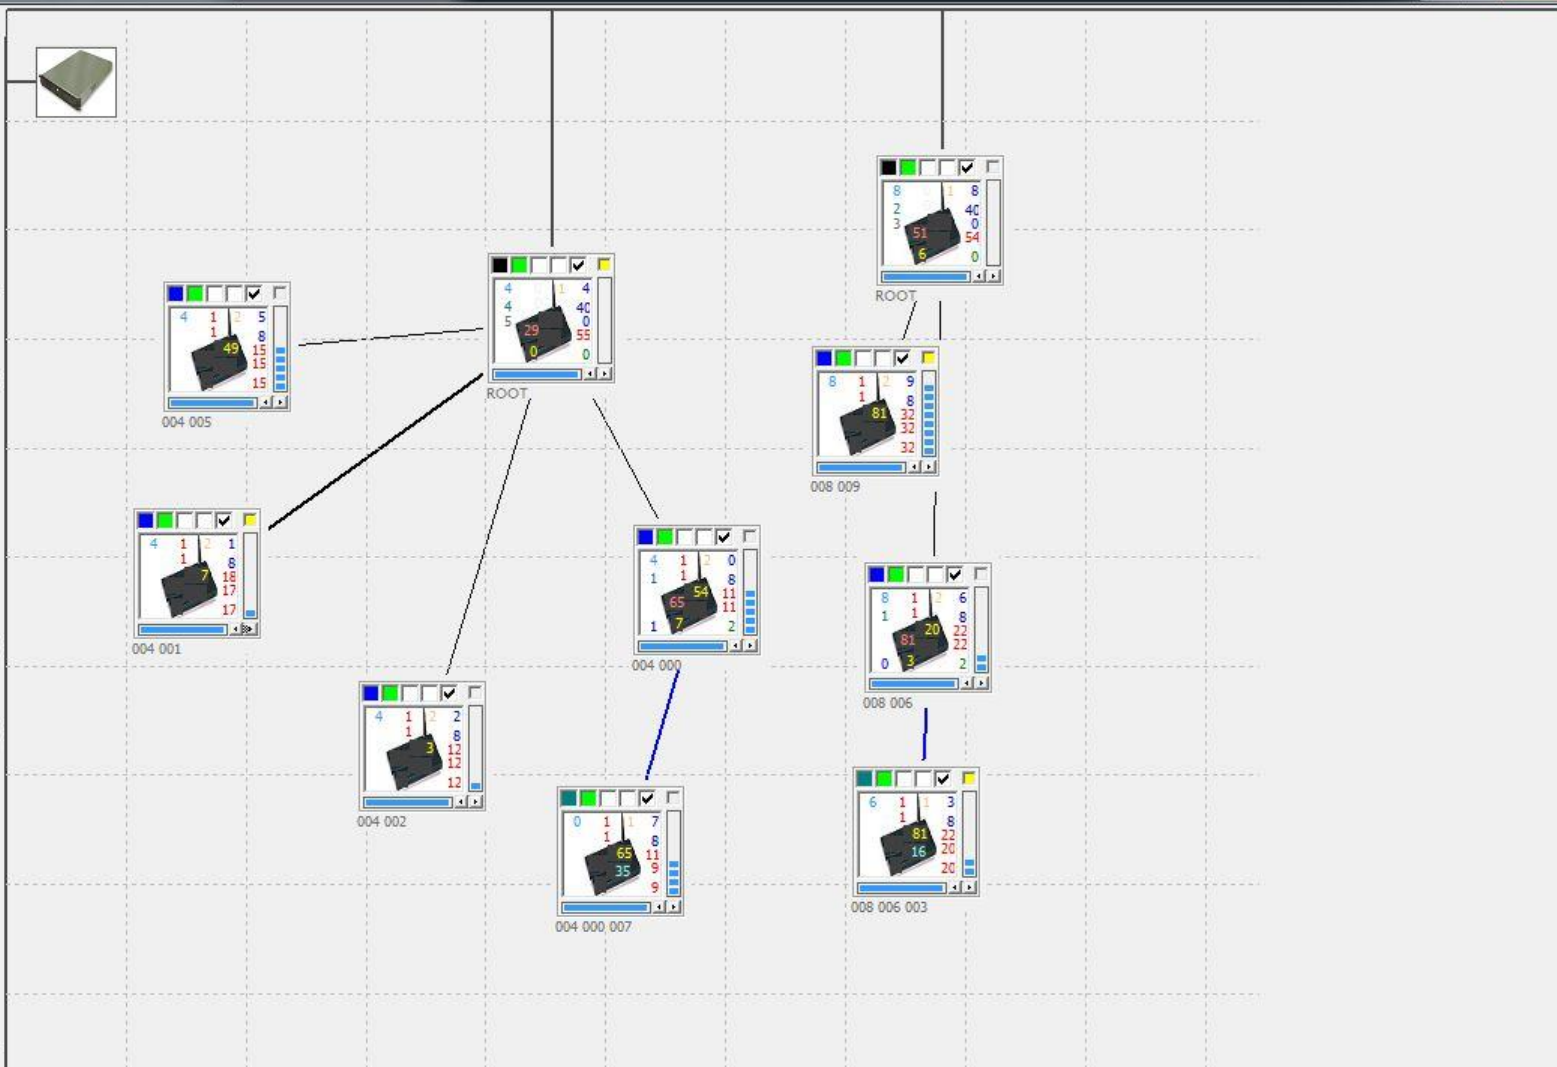

☒ WLAN Health Monitor

0	11	55
1	11	08
2	11	04
3	22	16
4		
5	11	50
6	11	20
7	22	36
8		
9	11	82

Hop Count: 1.3
Throughput: 34
Fail Safe: 00

☐ Adaptive Power Control

0	65
1	
2	
3	
4	29
5	
6	81
7	
8	51
9	

☐ Dynamic Load Balancing   ☒ CoS

Buffer: 135   170

☒ Dynamic Channel Allocation

0	04.	2	■
1	04.	2	■
2	04.	2	■
3	06.	1	■
4	.	1	■
5	04.	2	■
6	08.	2	■
7	00.	1	■
8	.	1	■
9	08.	2	■

Topology   Channels   Distance Map   Power