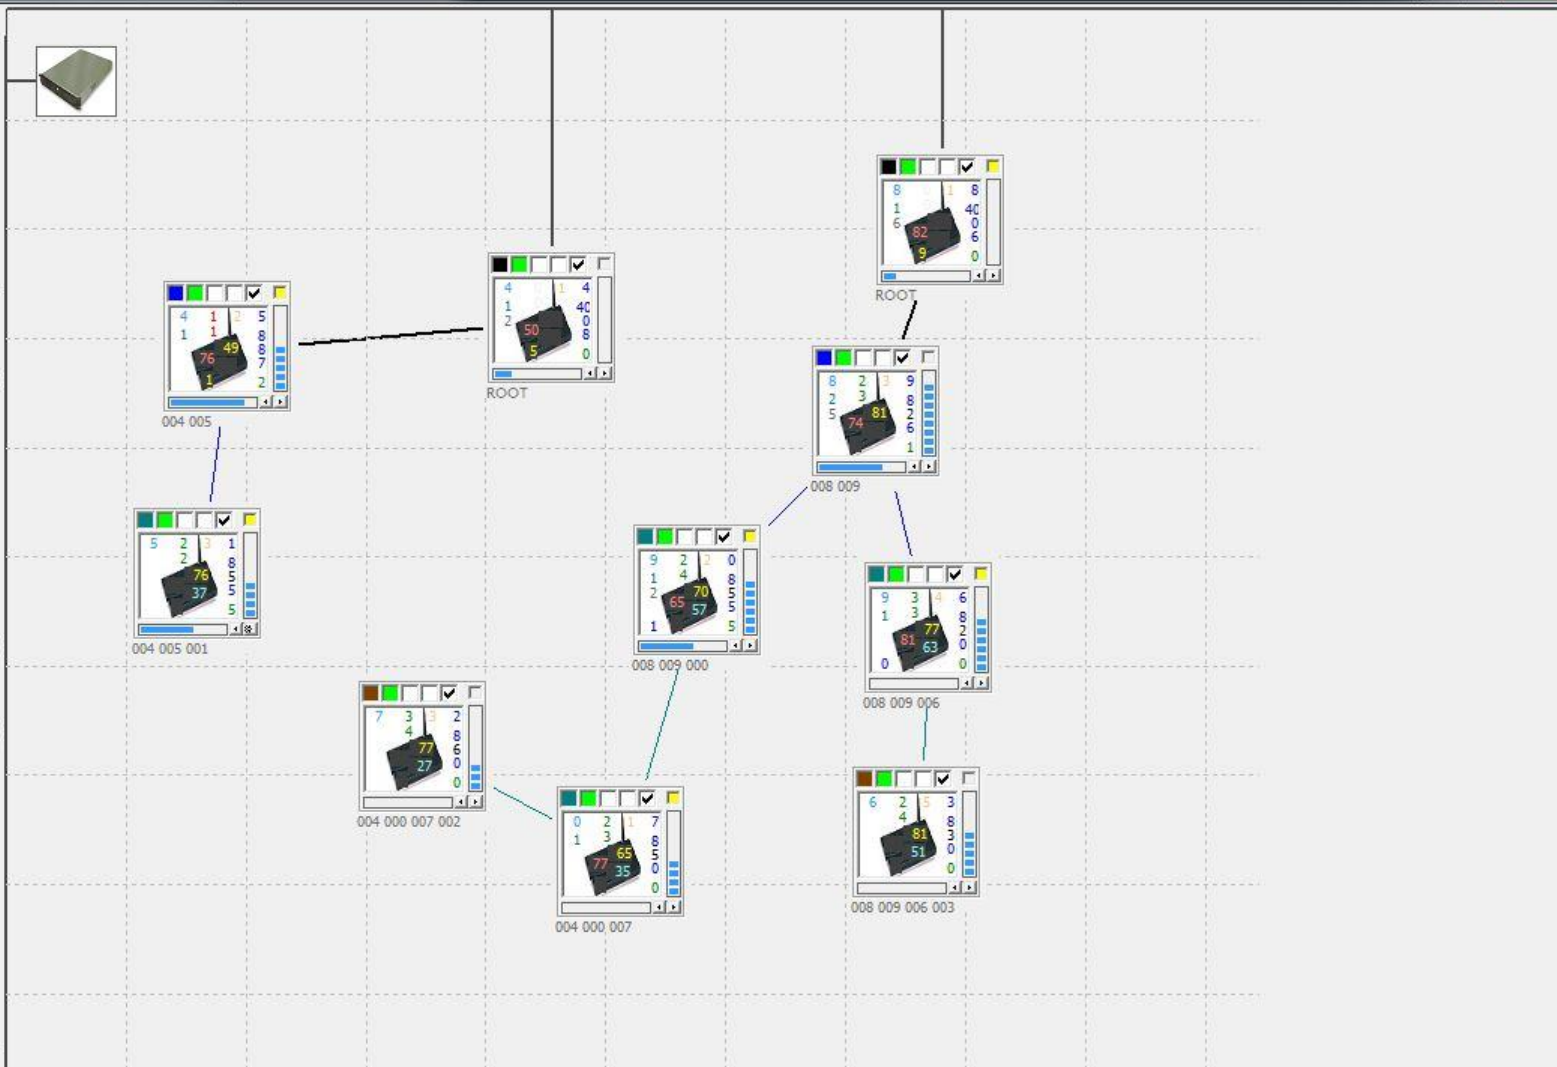

Topology   Channels   Distance Map   Power

WLAN Health Monitor

0	14	57
1	12	38
2	13	28
3	23	51
4		
5	11	50
6	13	63
7	24	36
8		
9	14	82

Hop Count: 2.0  
Throughput: 51  
Fail Safe: 88

Adaptive Power Control