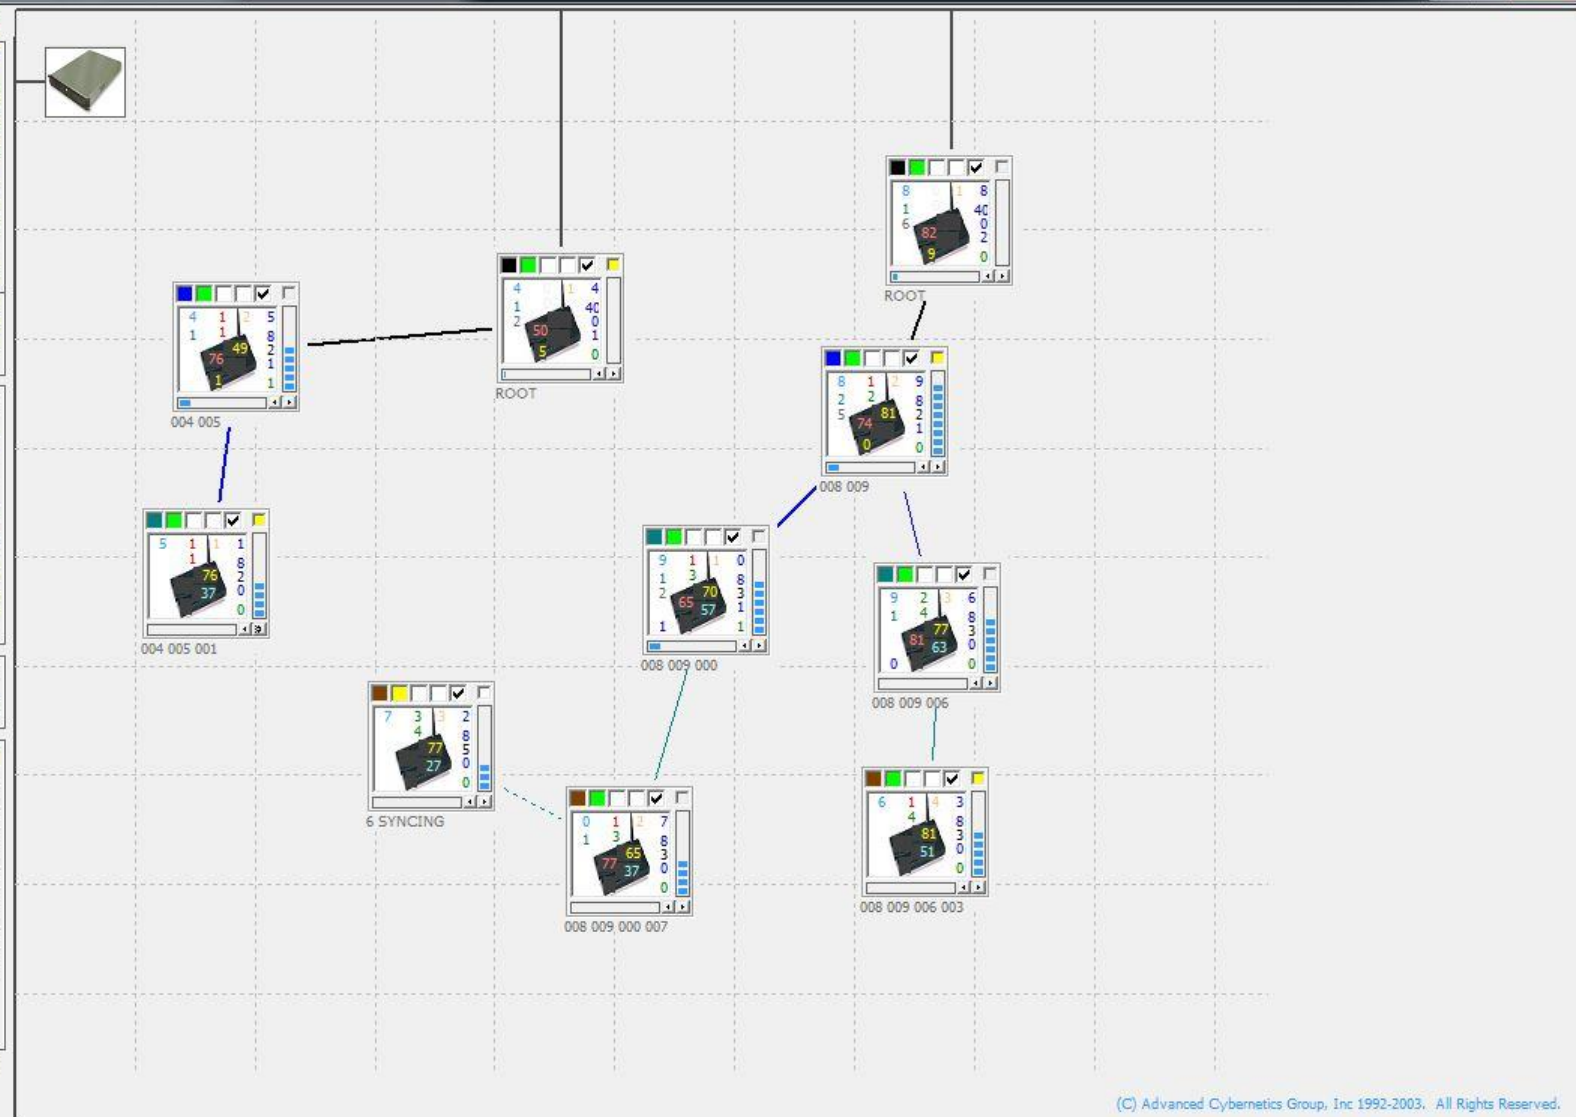

WLAN Health Monitor

0	24	57
1	22	38
2	13	28
3	24	51
4		
5	11	50
6	14	63
7	34	38
8		
9	14	82

Hop Count: 2.1
Throughput: 51
Fail Safe: 25

Adaptive Power Control

0	65
1	
2	
3	
4	50
5	76
6	81
7	77
8	82
9	74

Dynamic Load Balancing CoS: 12
Buffer: 920

Dynamic Channel Allocation

0	03 06 09	1	
1	05	1	
2	00 04 05 07	3	
3	00 06 07 09	4	
4	00 01 05 09	1	
5	04	2	
6	00 07 08 09	3	
7	00 03 06	2	
8	00 06 09	1	
9	03 08	2	

Topology Channels Distance Map Power