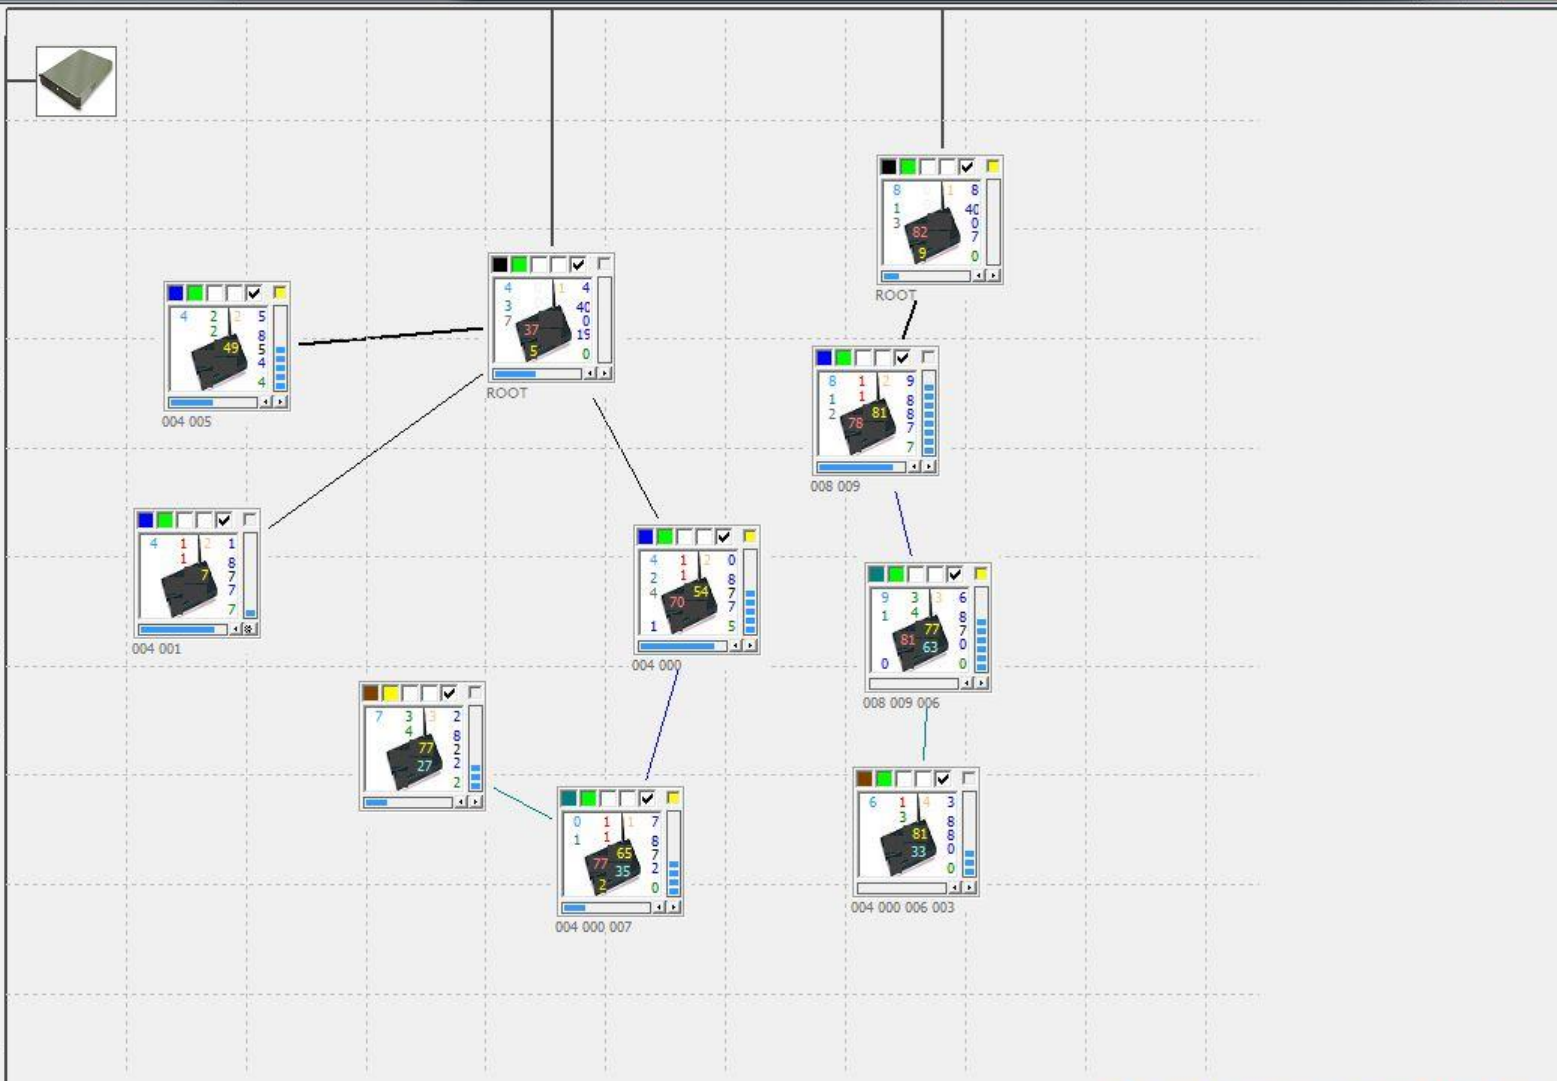

☒ WLAN Health Monitor

0	11	55
1	11	08
2	13	28
3	23	33
4		
5	14	50
6	13	63
7	22	36
8		
9	11	82

Hop Count: 1.8
Throughput: 44
Fail Safe: 38

☐ Adaptive Power Control

0	70
1	
2	
3	
4	37
5	
6	81
7	77
8	82
9	78

☐ Dynamic Load Balancing   ☒ CoS

Buffer: 477   62

☒ Dynamic Channel Allocation

0	04.	2	
1	04.	2	
2	00 04 05 07.	3	
3	00 06 07.	4	
4	.	1	
5	02 04.	2	
6	00 07 08 09.	3	
7	00.	1	
8	.	1	
9	08.	2	

Topology   Channels   Distance Map   Power