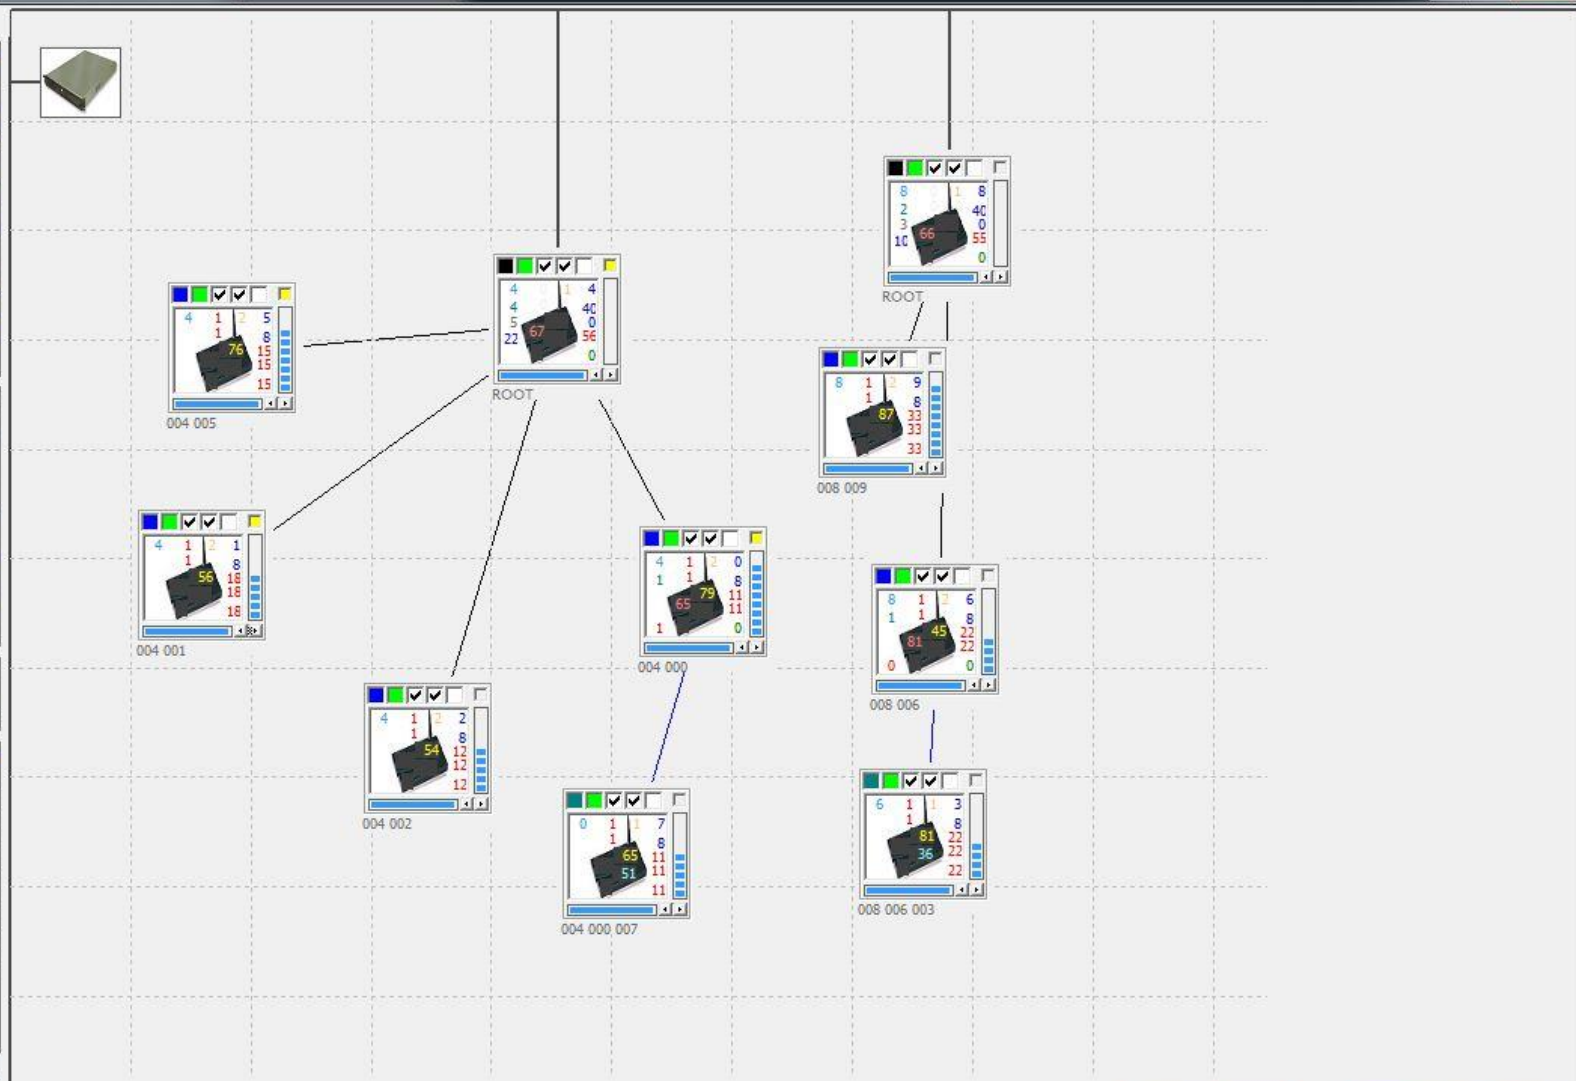

☒ WLAN Health Monitor

0	79
1	57
2	54
3	37
4	
5	77
6	45
7	52
8	
9	88

Hop Count: 1.3
Throughput: 61
Fail Safe: 00

☒ Adaptive Power Control

0	65
1	
2	
3	
4	
5	67
6	
7	81
8	
9	66

☒ Dynamic Load Balancing   ☒ CoS

Buffer: 1   231

☒ Dynamic Channel Allocation

0	04.	2	
1	04.	2	
2	04.	2	
3	06.	1	
4	.	1	
5	04.	2	
6	08.	2	
7	00.	1	
8	.	1	
9	08.	2	

Topology   Channels   Distance Map   Power