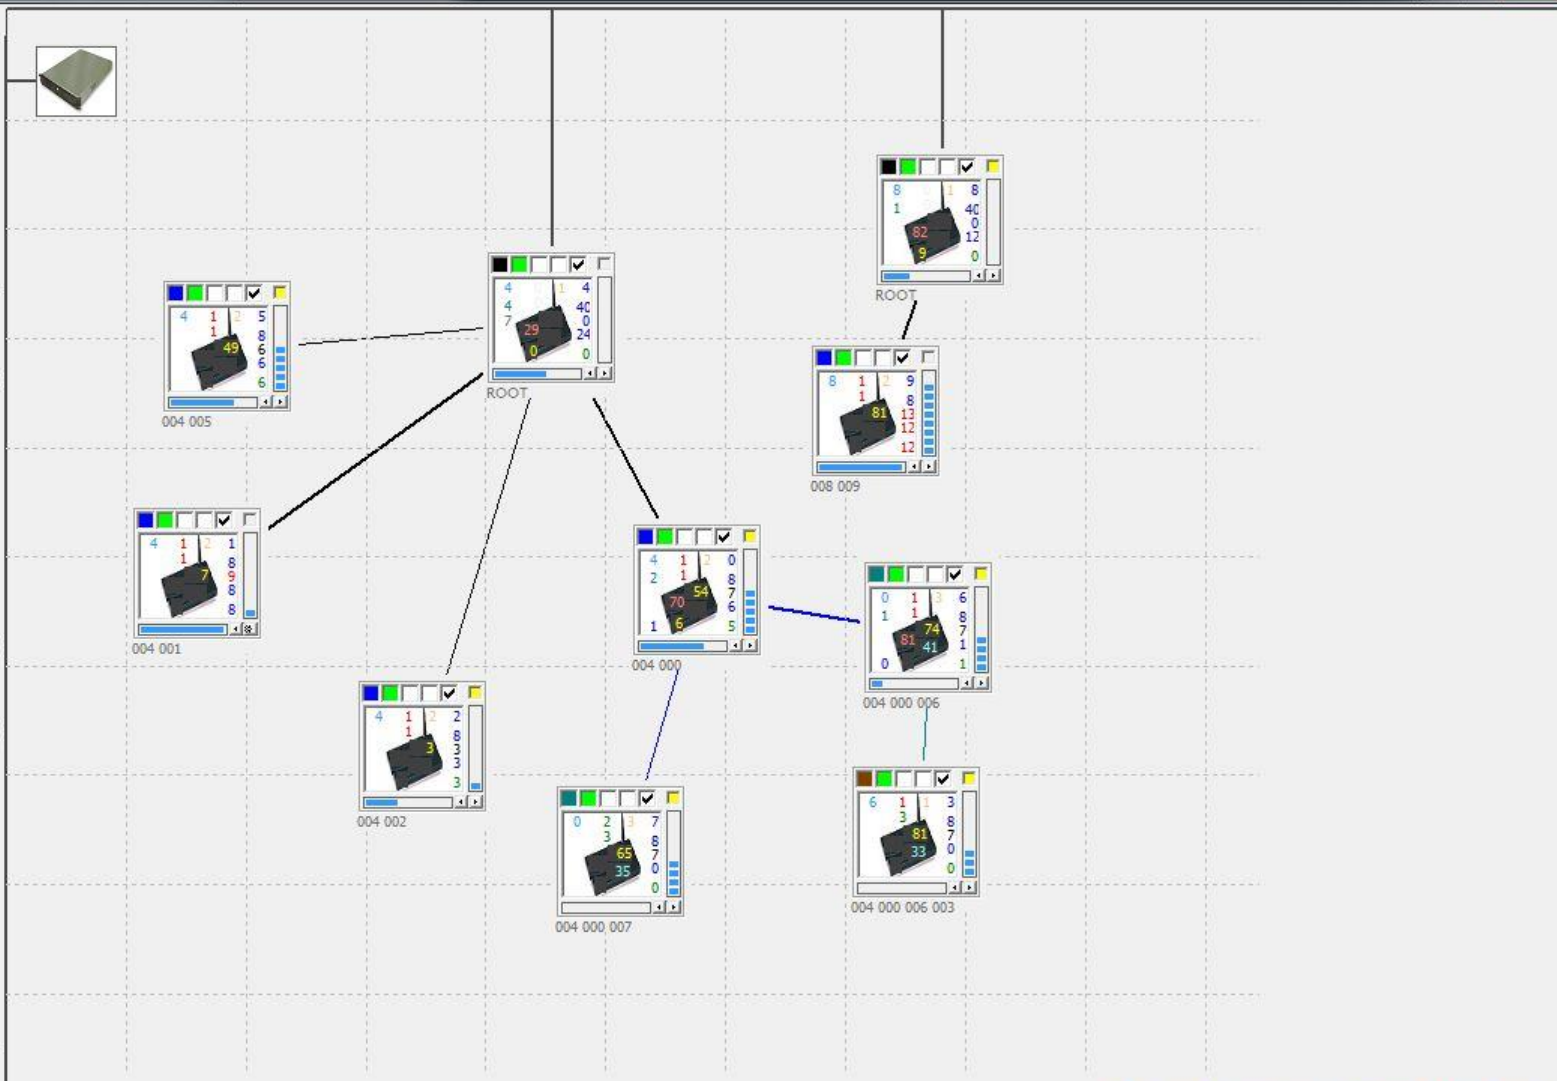

☒ WLAN Health Monitor

0	11	55
1	11	08
2	11	04
3	23	33
4		
5	11	50
6	22	41
7	23	36
8		
9	11	82

Hop Count: 1.5
Throughput: 39
Fail Safe: 25

☐ Adaptive Power Control

0	70
1	
2	
3	
4	29
5	
6	81
7	
8	82
9	

☐ Dynamic Load Balancing   ☒ CoS

Buffer: 373   73

☒ Dynamic Channel Allocation

0	04.	2	
1	04.	2	
2	04.	2	
3	00 06 07.	4	
4	.	1	
5	04.	2	
6	00.	1	
7	00 02 06.	3	
8	.	1	
9	08.	2	

Topology   Channels   Distance Map   Power