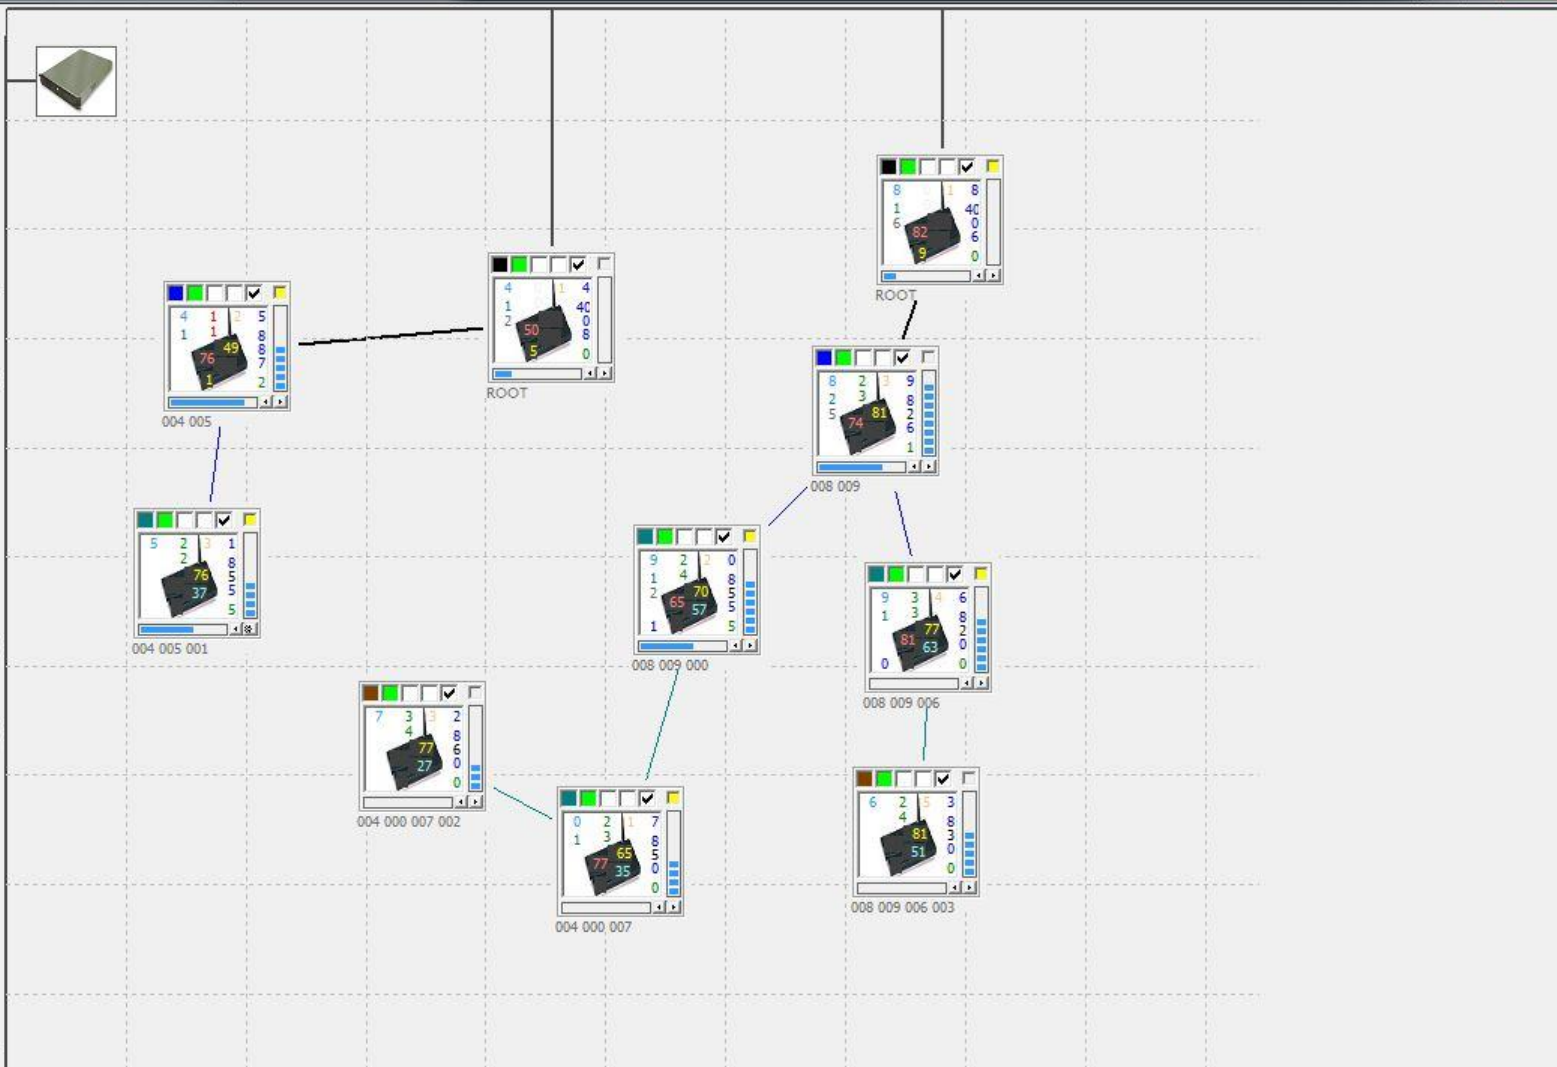

Topology   Channels   Distance Map   Power

WLAN Health Monitor

0	14	57
1	12	38
2	13	28
3	23	51
4		
5	11	50
6	13	63
7	24	36
8		
9	14	82

Hop Count: 2.0  
Throughput: 51  
Fail Safe: 62

Adaptive Power Control