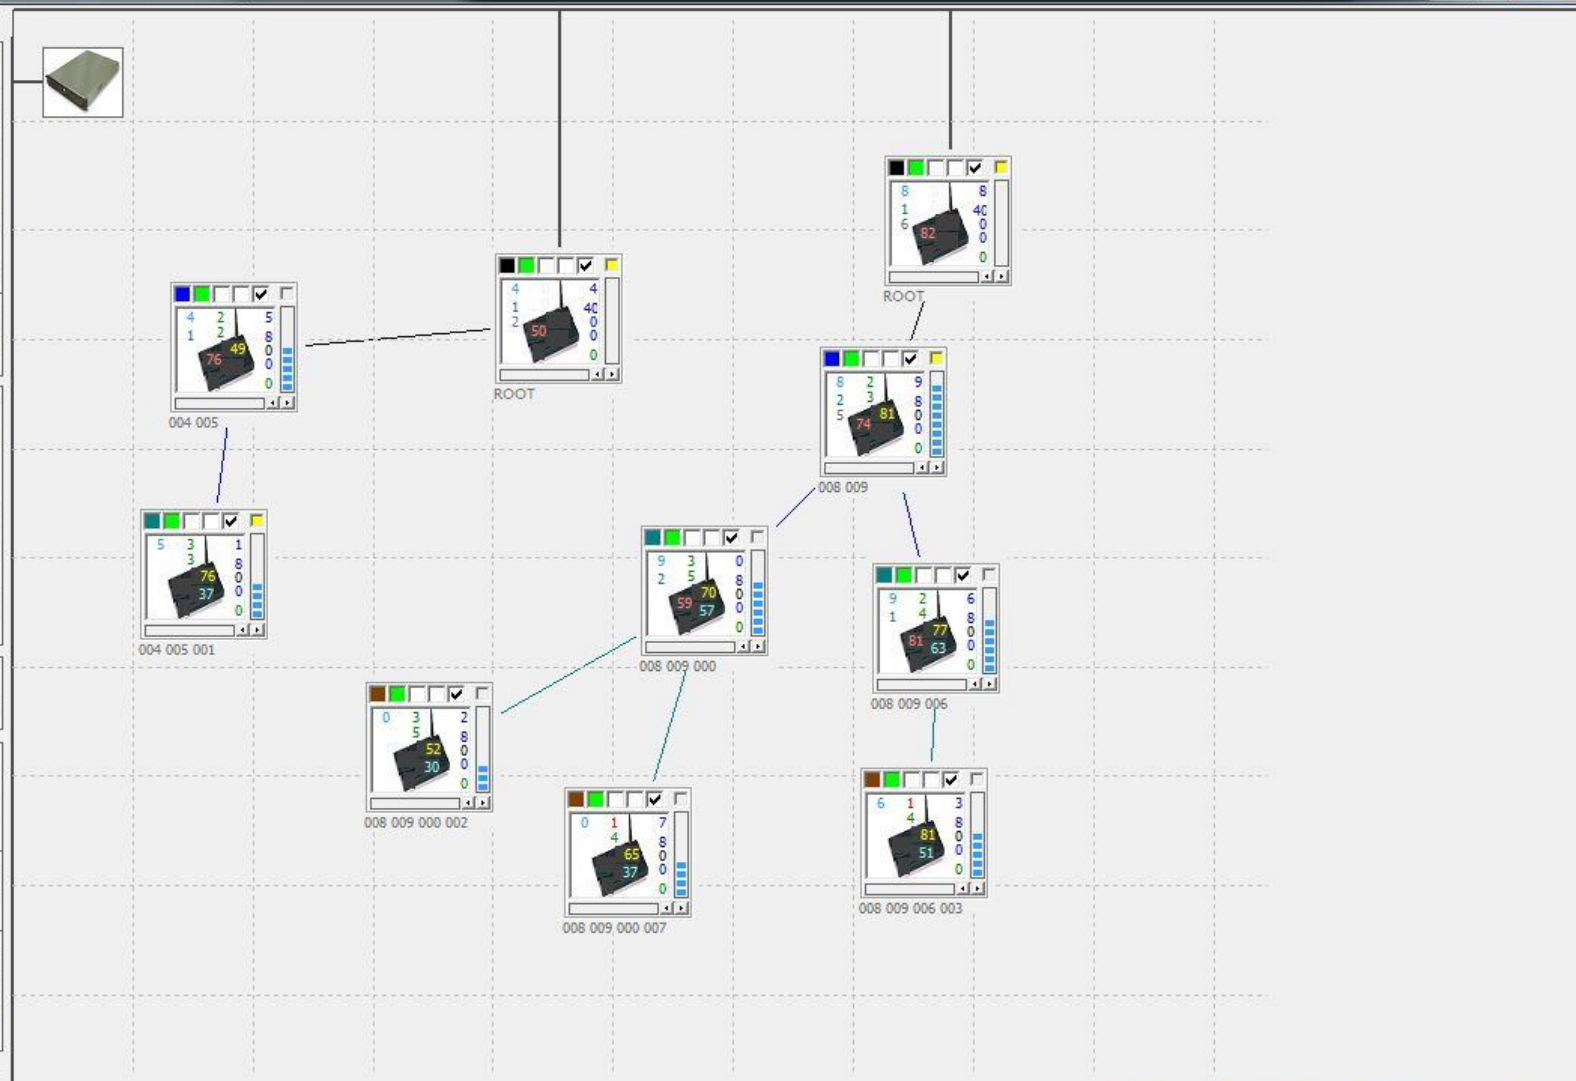

WLAN Health Monitor

0	14	57
1	14	38
2	14	30
3	24	51
4	14	50
5	14	50
6	14	63
7	34	38
8	14	82
9	14	82

Hop Count: 2.1
Throughput: 51
Fail Safe: 75

Adaptive Power Control

0	59
1	50
2	76
3	81
4	82
5	74
6	81
7	82
8	74
9	74

Dynamic Load Balancing CoS: 00
Buffer: .....

Adaptive Multi-Hop WLAN Topology

Restrict Max Allowable Hops: 4
Thruput Trade for Less Hops: 0

Plan Scale: 150
Simulation Interval (ms): 100

Buffer Depletion Rate/cycle: 1
Buffer per Node (cycles): 4
Max Capacity Each Node: 8
Current Load Each Node: 0

Topology Channels Distance Map Power