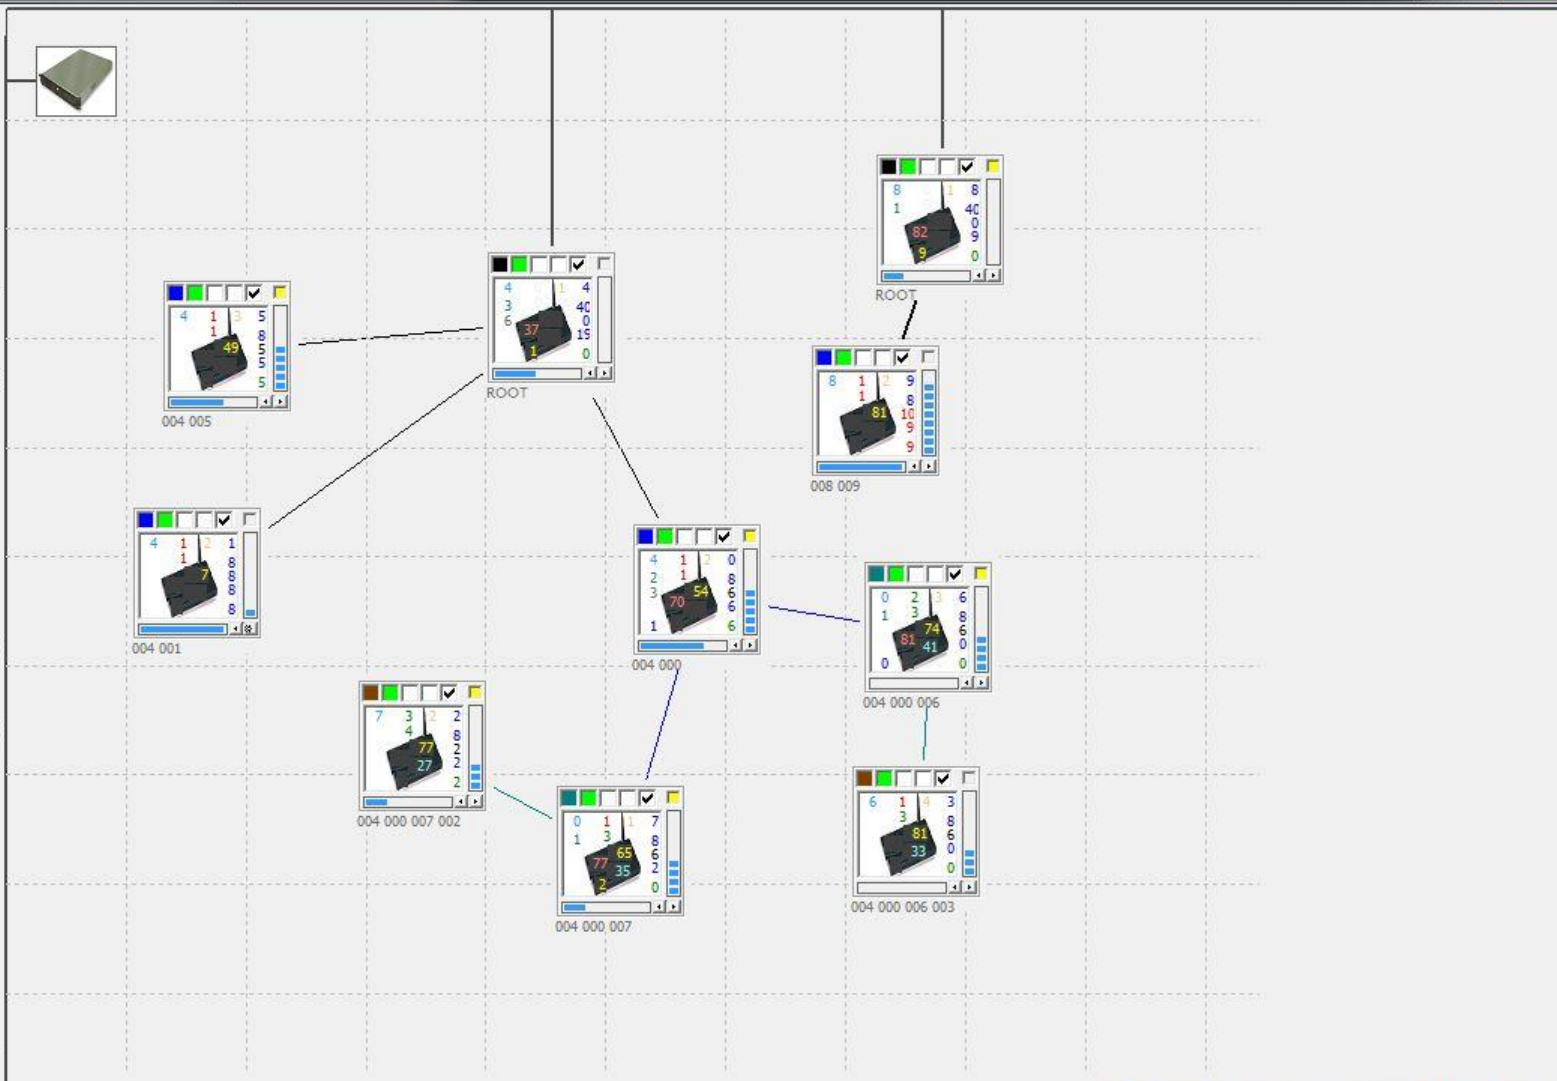

☒ WLAN Health Monitor

0	11	55
1	11	08
2	13	28
3	23	33
4		
5	11	50
6	13	41
7	24	36
8		
9	11	82

Hop Count: 1.8
Throughput: 42
Fail Safe: 25

☐ Adaptive Power Control

0	70
1	
2	
3	
4	37
5	
6	81
7	77
8	82
9	

☐ Dynamic Load Balancing   ☒ CoS

Buffer: 422   75

☒ Dynamic Channel Allocation

0	04.	2	
1	04.	3	
2	00 04 05 07.	3	
3	00 06 07.	4	
4	.	1	
5	04.	2	
6	00 07 08.	3	
7	00 03 06.	1	
8	.	1	
9	08.	2	

Topology   Channels   Distance Map   Power