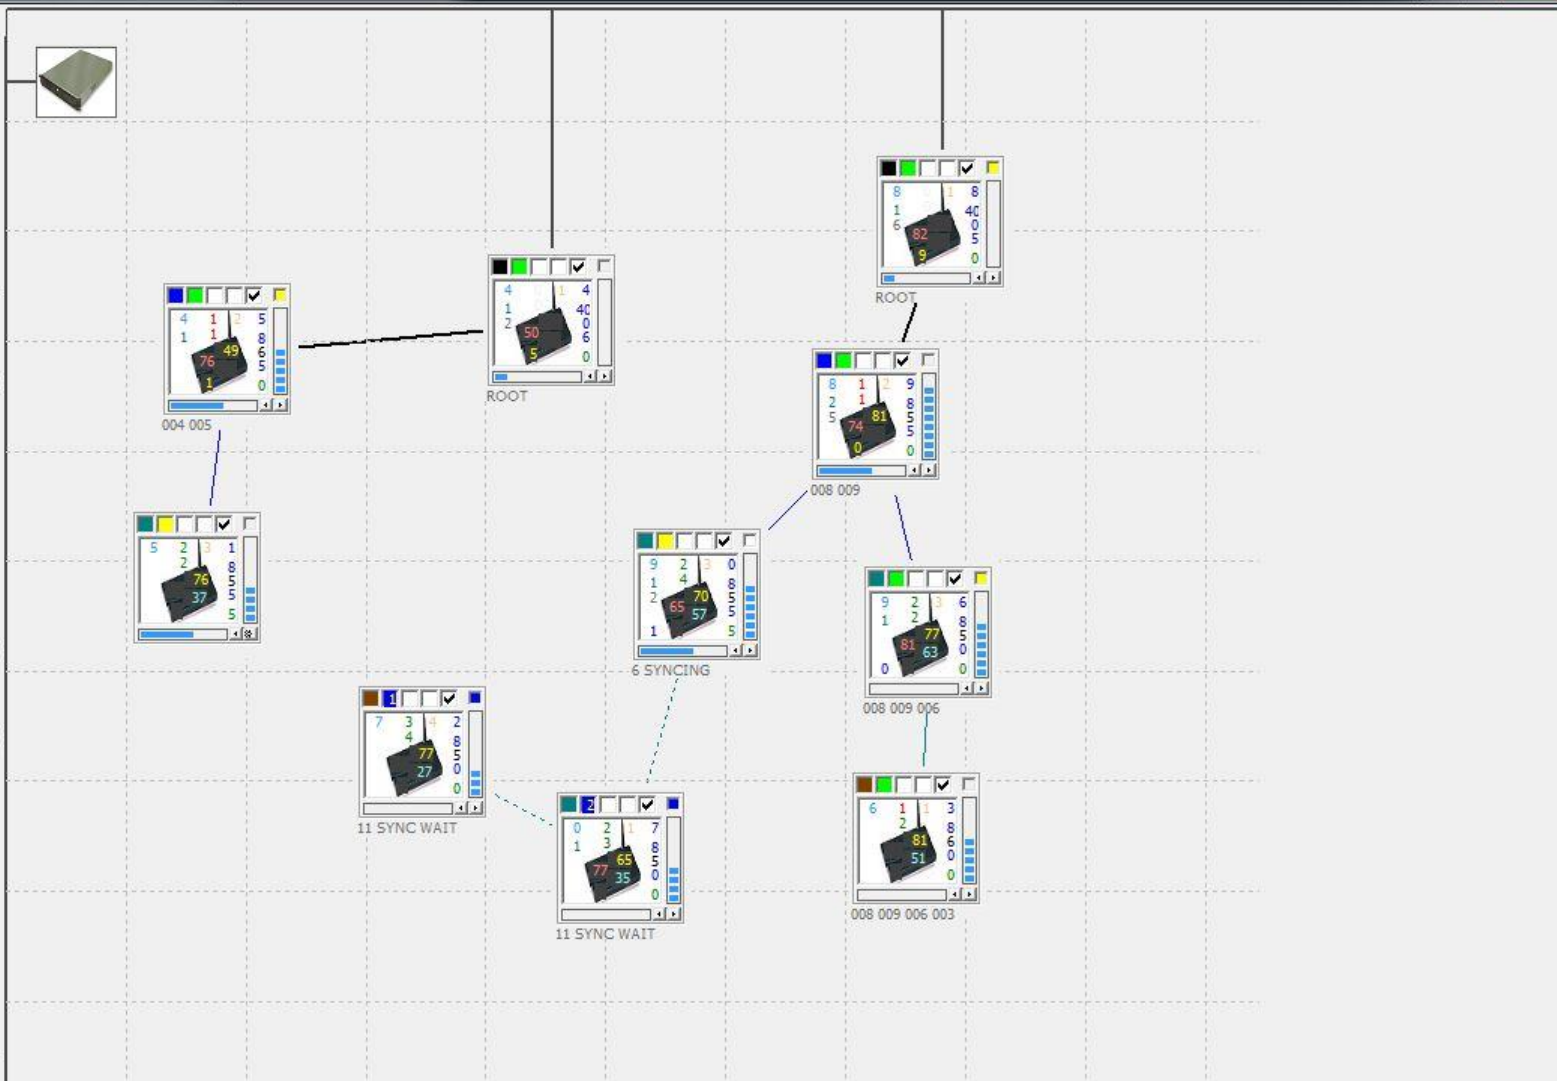

☒ WLAN Health Monitor

0	14	57
1	12	38
2	13	28
3	23	51
4		
5	11	50
6	12	63
7	24	36
8		
9	11	82

Hop Count: 2.0
Throughput: 51
Fail Safe: 62

☐ Adaptive Power Control

0	65
1	
2	
3	
4	50
5	76
6	81
7	77
8	82
9	74

☐ Dynamic Load Balancing ☒ CoS

Buffer 824 62

☒ Dynamic Channel Allocation

0	03 04 06 09.	3	
1	04 05.	3	
2	00 04 05 07.	4	
3	06 09.	1	
4	.	1	
5	04.	2	
6	08 09.	3	
7	00 03 06.	1	
8	.	1	
9	08.	2	

Topology Channels Distance Map Power