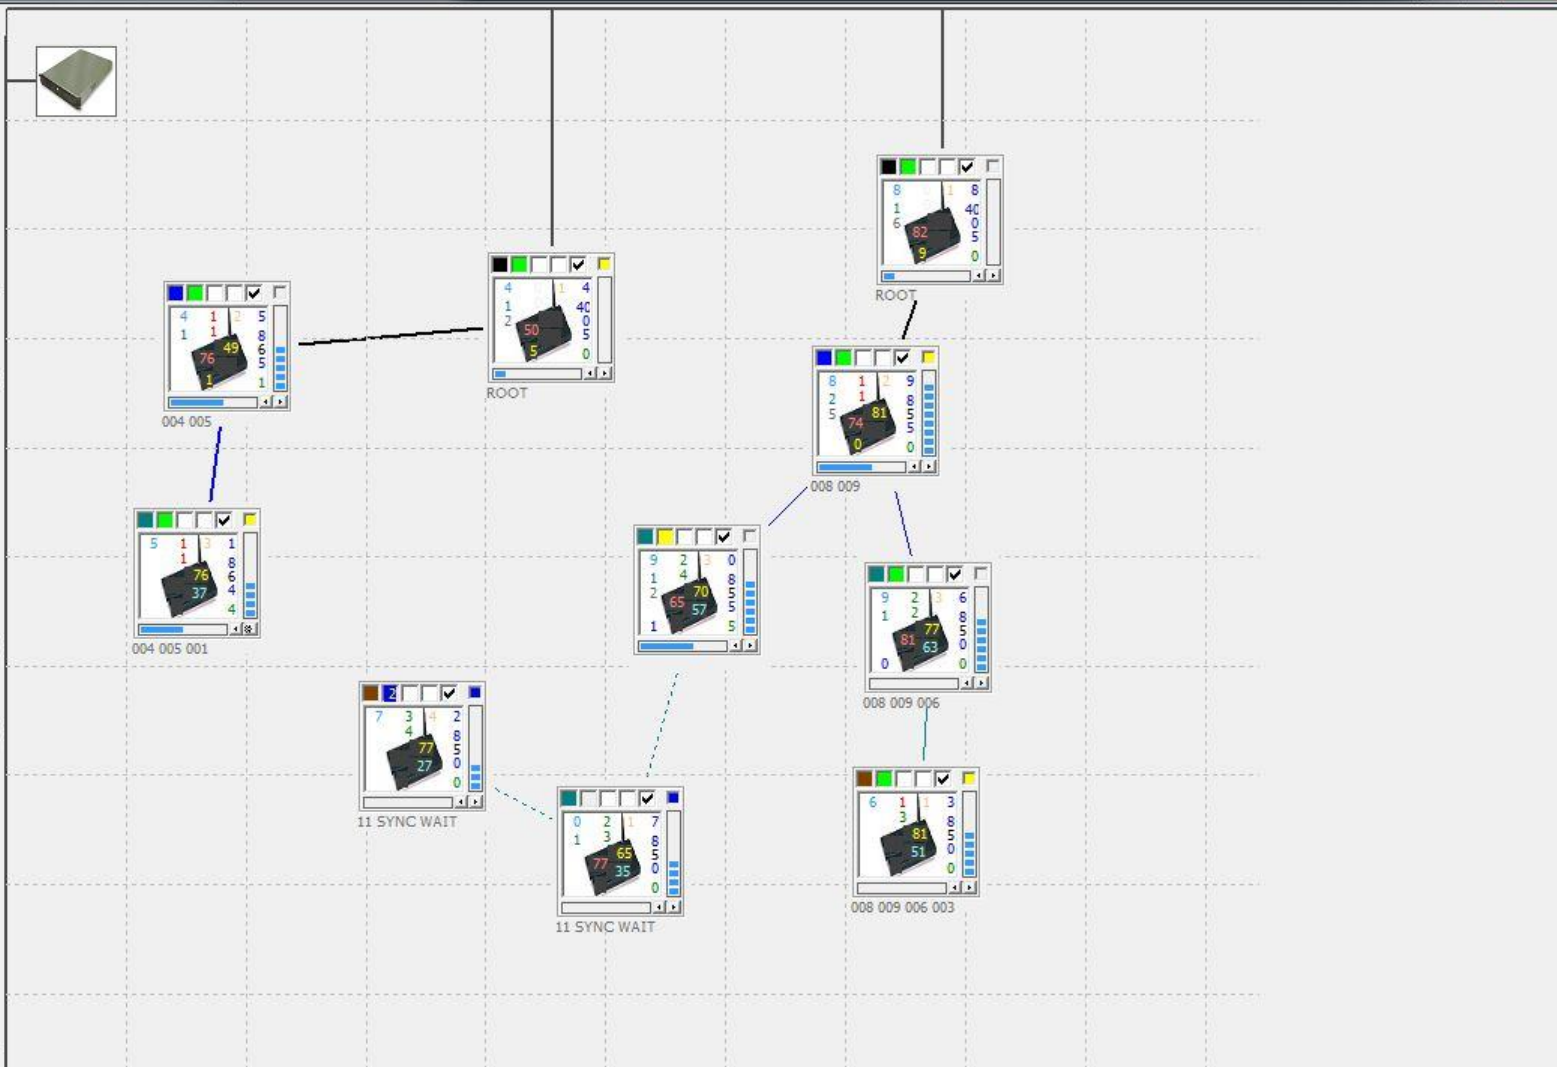

WLAN Health Monitor

0	14	57
1	22	38
2	13	28
3	23	51
4		
5	11	50
6	12	63
7	24	36
8		
9	11	82

Hop Count: 2.0
Throughput: 51
Fail Safe: 50

Adaptive Power Control

0	65
1	
2	
3	
4	50
5	76
6	81
7	77
8	82
9	74

Dynamic Load Balancing CoS: 42

Dynamic Channel Allocation

0	03 04 06 09.	3
1	05.	1
2	00 04 05 07.	4
3	00 06 09.	1
4	.	1
5	04.	2
6	08 09.	3
7	00 03 06.	1
8	.	1
9	08.	2

Topology Channels Distance Map Power