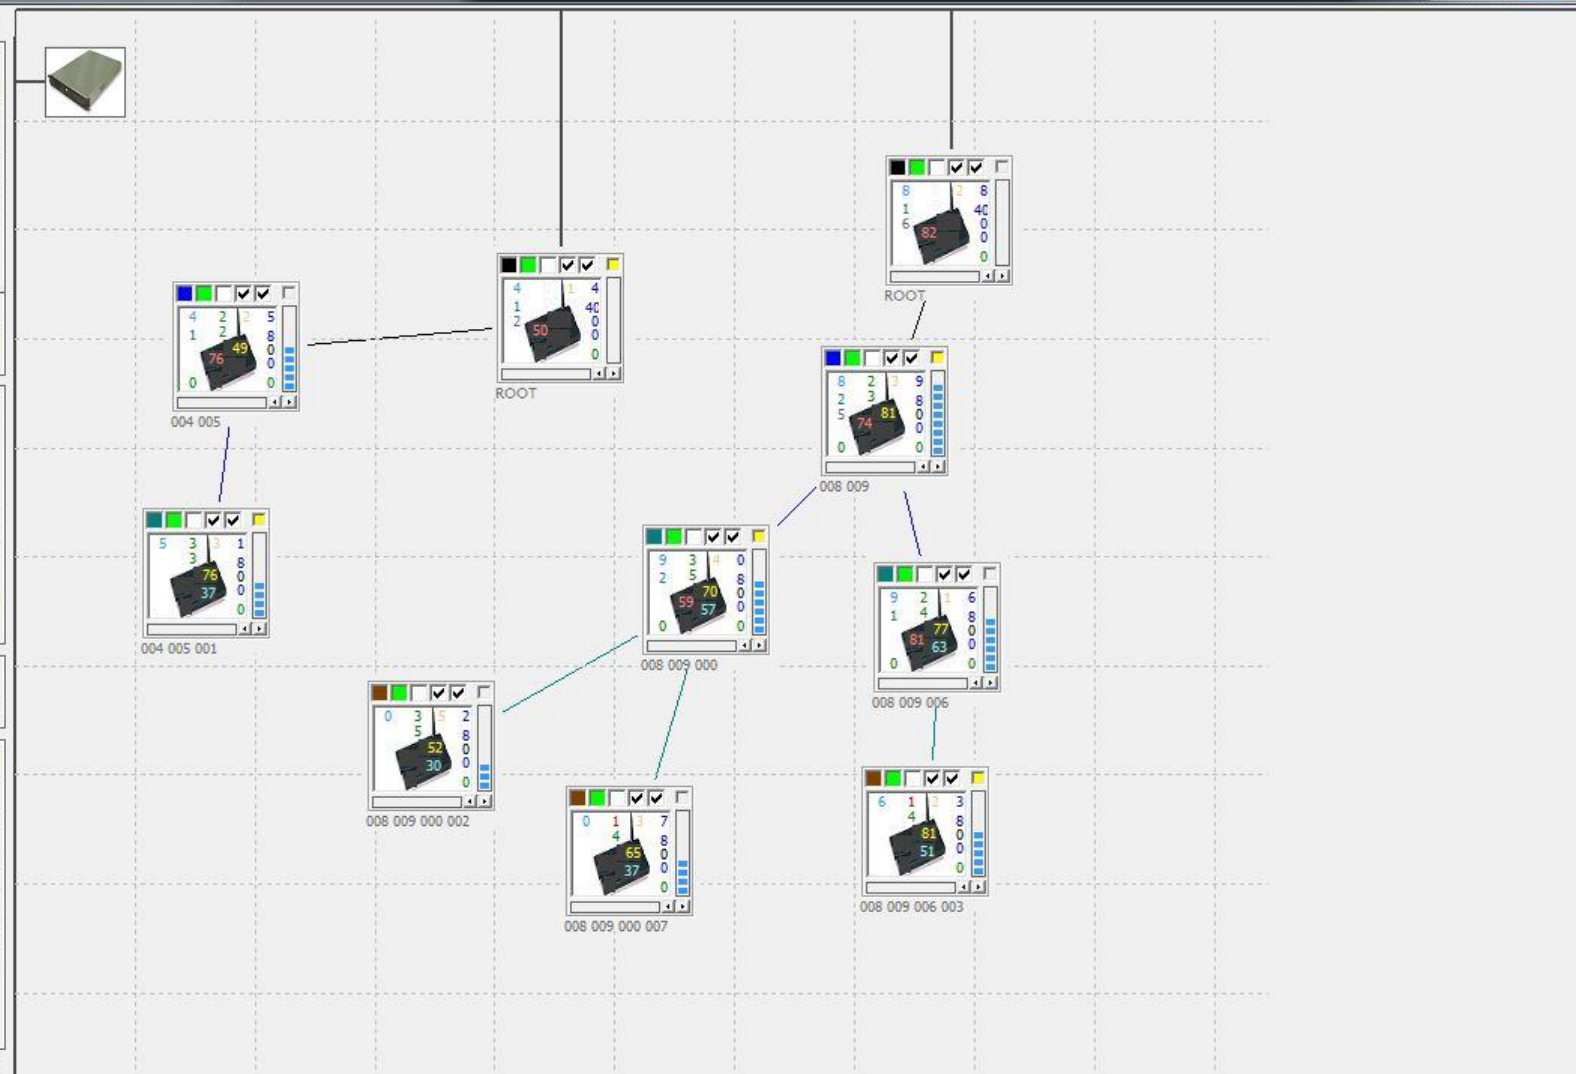

☒ WLAN Health Monitor [Green] [Red] [Yellow]

0	[Green]	14	57
1	[Green]	14	38
2	[Green]	14	30
3	[Red]	24	51
4	[Green]	14	50
5	[Green]	14	50
6	[Green]	14	63
7	[Red]	34	38
8	[Green]	14	82
9	[Green]	14	82

Hop Count: 2.1
Throughput: 51
Fail Safe: 75

☐ Adaptive Power Control

0	[Red]	59
1	[Green]	
2	[Green]	
3	[Green]	
4	[Red]	50
5	[Green]	76
6	[Green]	81
7	[Green]	
8	[Green]	82
9	[Green]	74

☒ Dynamic Load Balancing CoS [Yellow]
Buffer: 00

☒ Dynamic Channel Allocation [Green] [Yellow]

0	[Green]	03 04 06 08 09.	4	[Green]
1	[Green]	02 04 05.	3	[Green]
2	[Green]	00 01 04 05 07.	5	[Green]
3	[Green]	00 06 07 09.	2	[Green]
4	[Green]	00 01 02 05 08 09.	1	[Green]
5	[Green]	02 04.	2	[Green]
6	[Green]	00 07 08 09.	1	[Green]
7	[Green]	00 02 03 06.	3	[Green]
8	[Green]	00 04 06 09.	2	[Green]
9	[Green]	03 04 08.	3	[Green]

.....

Topology Channels Distance Map Power