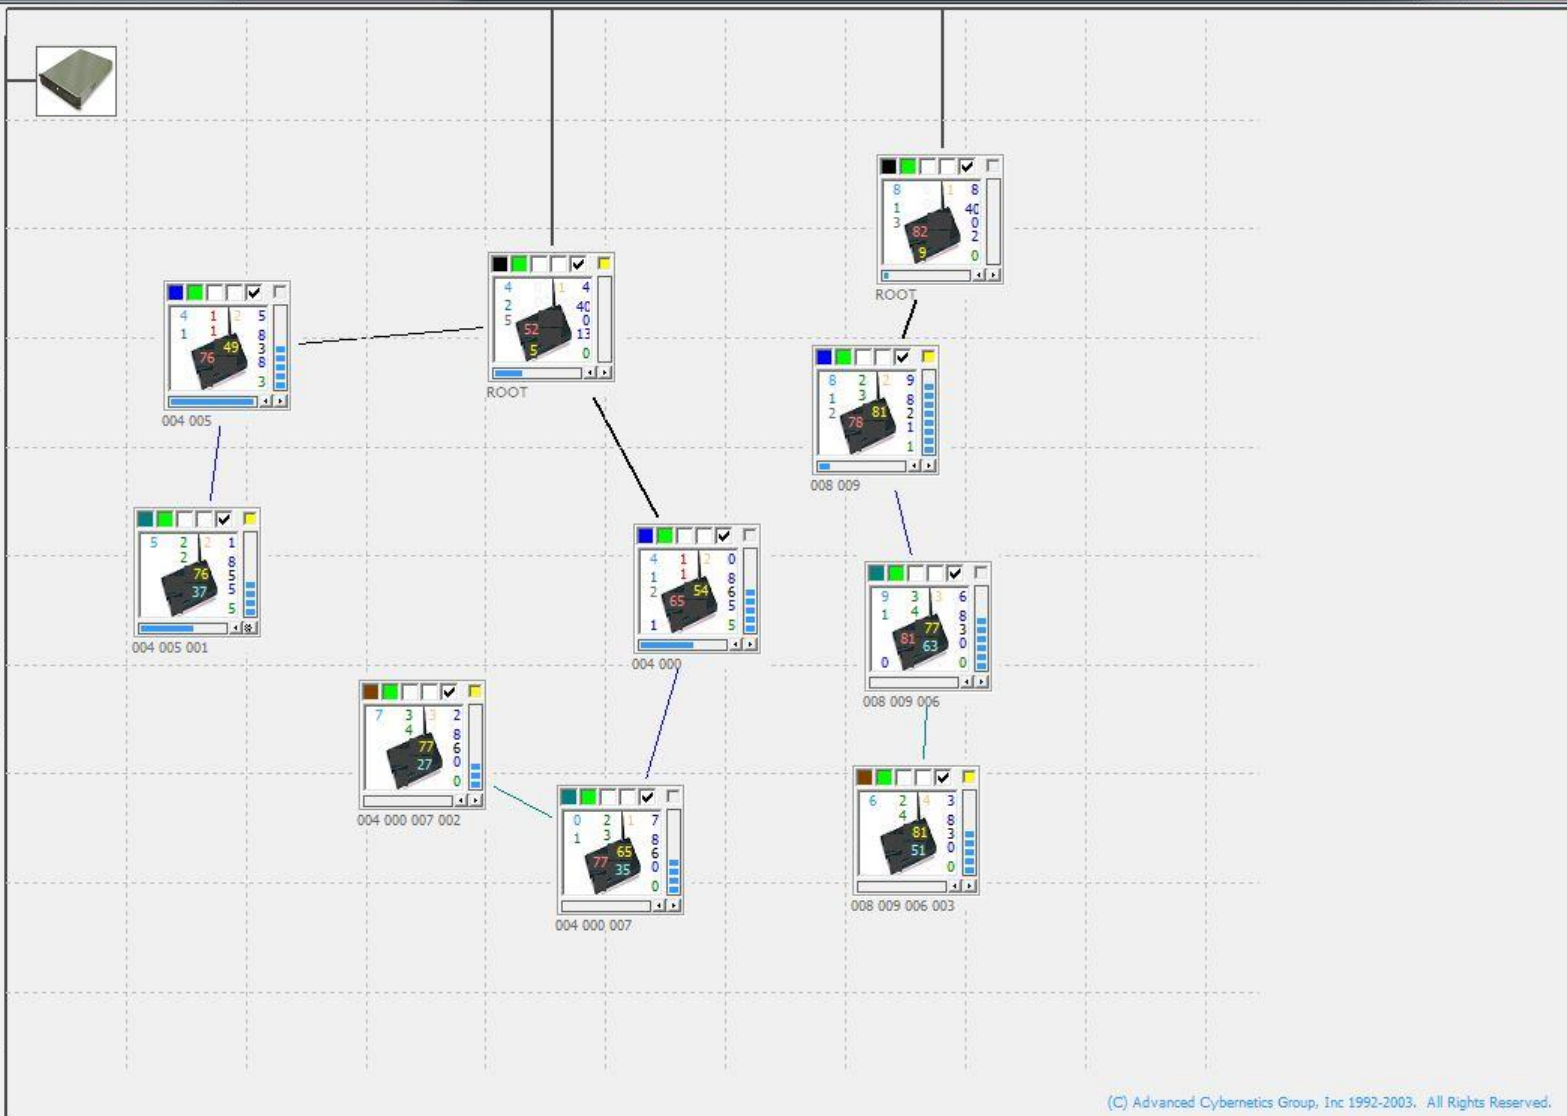

0	65
1	
2	
3	
4	52
5	76
6	81
7	77
8	82
9	78

Dynamic Load Balancing     CoS

Buffer: 603

Dynamic Channel Allocation

0	04.	2
1	04 05.	3
2	00 04 05 07.	3
3	00 06 07 09.	5
4	.	1
5	04.	2
6	00 07 08 09.	4
7	00 03 06.	1
8	00 05 09.	1
9	00 03 08.	3

Topology   Channels   Distance Map   Power

WLAN Health Monitor

0	14	57
1	12	38
2	13	28
3	23	51
4		
5	11	50
6	13	63
7	24	36
8		
9	14	82

Hop Count: 2.0  
Throughput: 51  
Fail Safe: 88

Adaptive Power Control