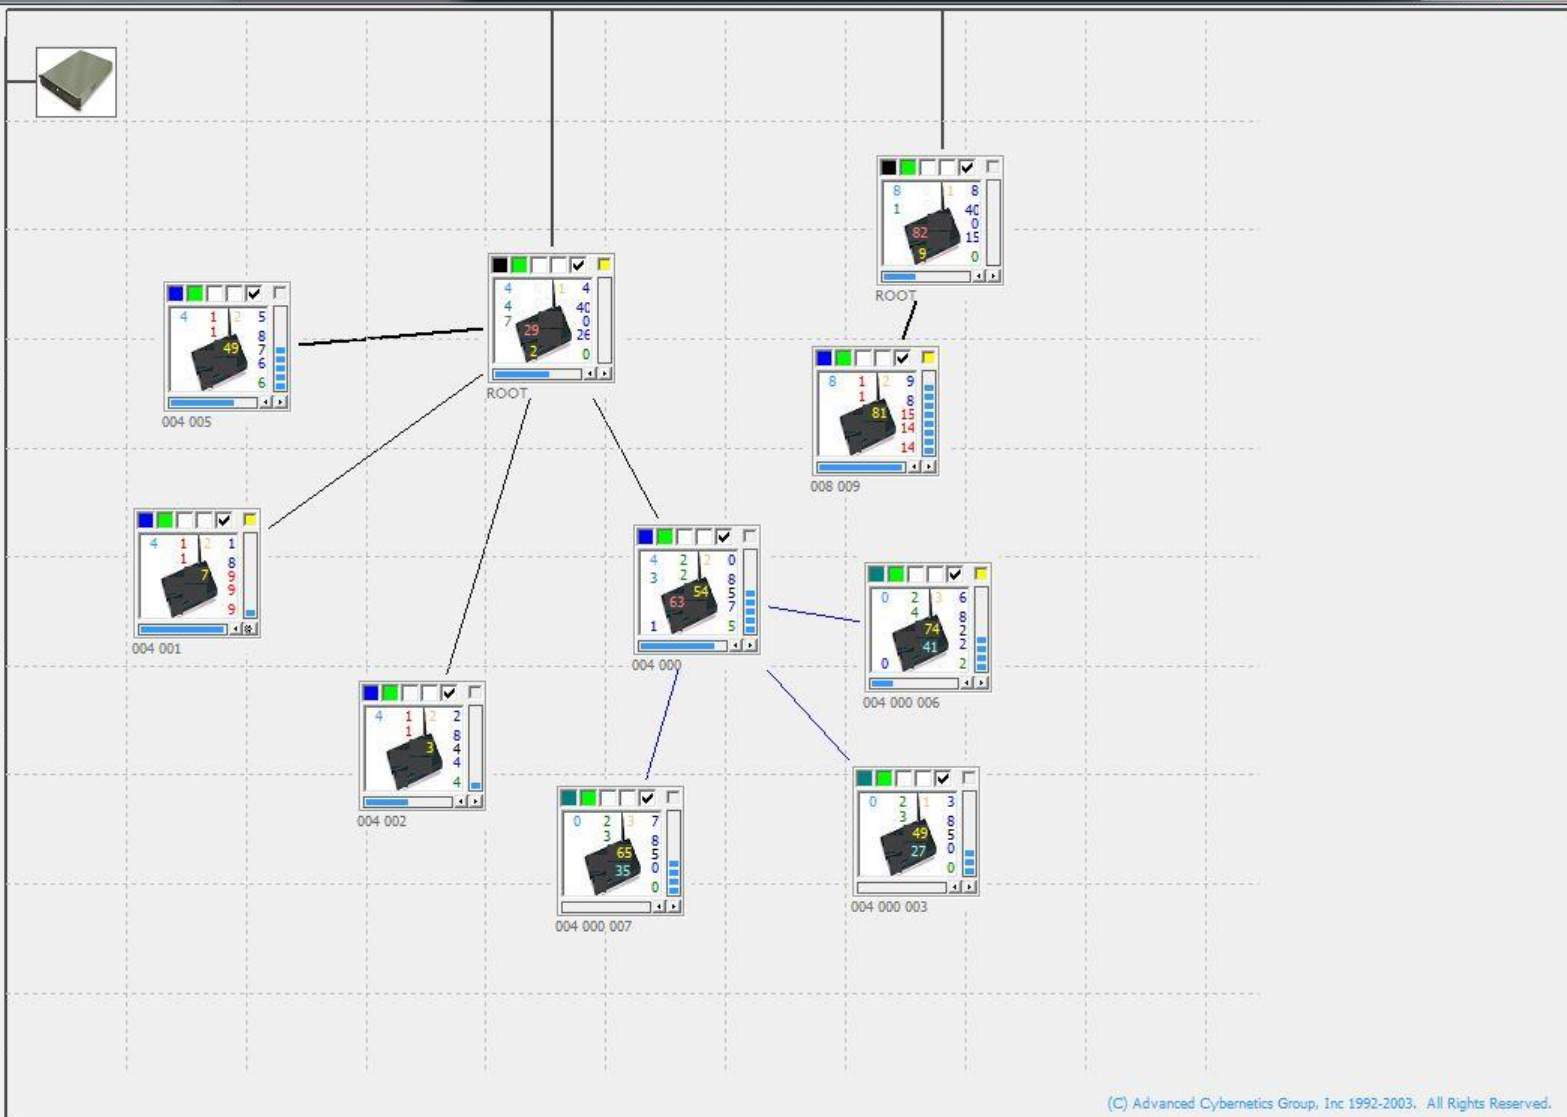

☒ WLAN Health Monitor

0	55
1	08
2	04
3	27
4	
5	50
6	41
7	36
8	
9	82

Hop Count: 1.4
Throughput: 38
Fail Safe: 50

☐ Adaptive Power Control

0	63
1	
2	
3	
4	29
5	
6	
7	
8	82
9	

☐ Dynamic Load Balancing   ☒ CoS

Buffer: 317   83

☒ Dynamic Channel Allocation

0	04 06.	2	██████████
1	04.	2	██████████
2	04.	2	██████████
3	00 06 07.	1	██████████
4	.	1	██████████
5	04.	2	██████████
6	00 03 07 08.	3	██████████
7	00 02 03.	3	██████████
8	.	1	██████████
9	08.	2	██████████

Topology   Channels   Distance Map   Power