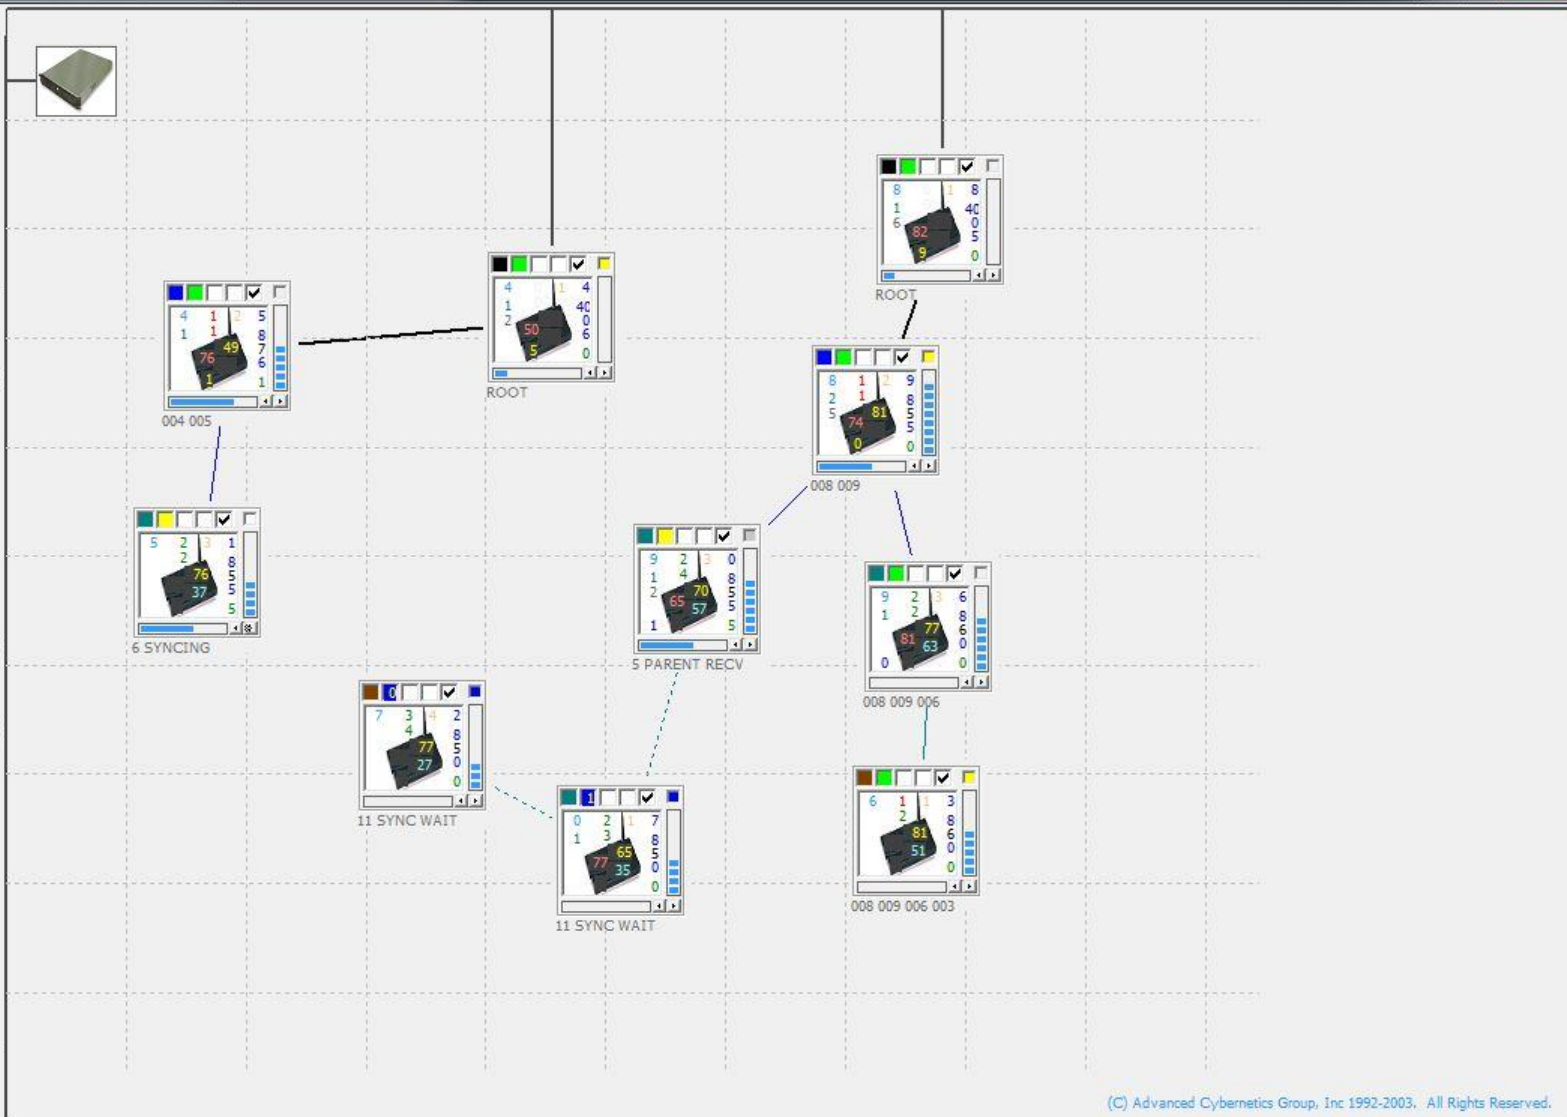

WLAN Health Monitor

0	14	57
1	12	38
2	13	28
3	23	51
4		
5	11	50
6	12	63
7	24	36
8		
9	11	82

Hop Count: 2.0
Throughput: 51
Fail Safe: 62

Adaptive Power Control

0	65
1	
2	
3	
4	50
5	76
6	81
7	77
8	82
9	74

Dynamic Load Balancing CoS: 46

Dynamic Channel Allocation

0	03 04 06 09.	3
1	04 05.	3
2	00 04 05 07.	4
3	06 09.	1
4	.	1
5	04.	2
6	08 09.	3
7	00 03 06.	1
8	.	1
9	08.	2

Topology Channels Distance Map Power