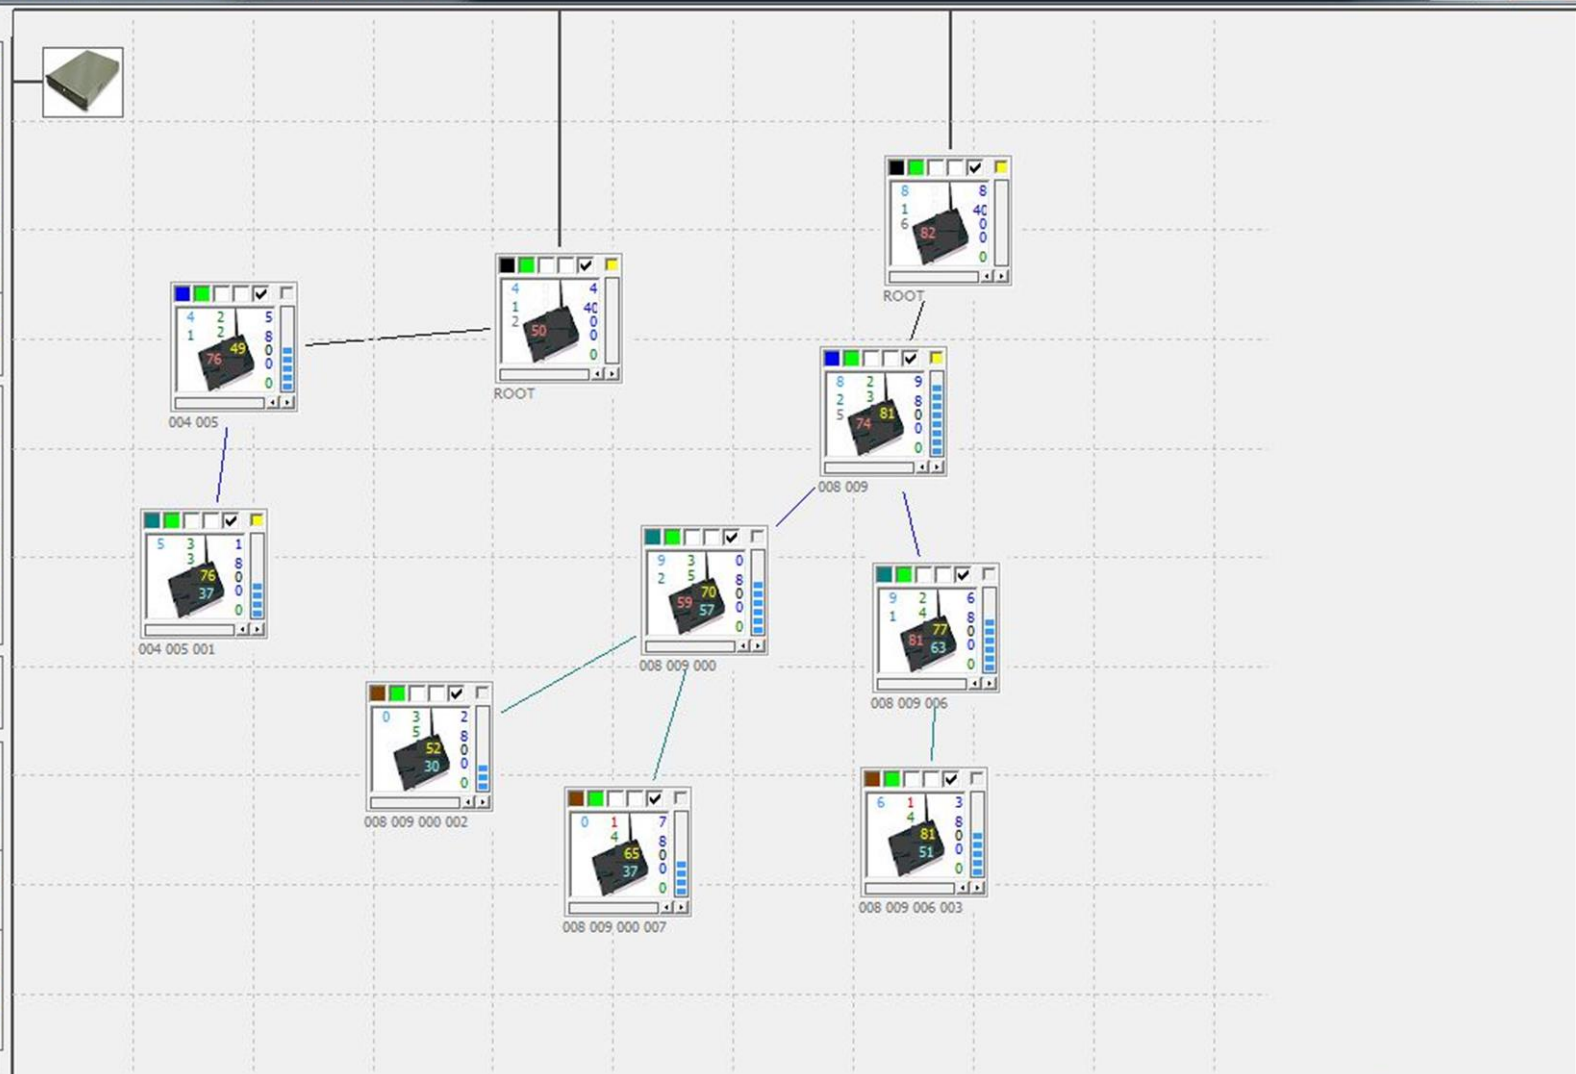

WLAN Health Monitor

0	14	57
1	14	38
2	14	30
3	24	51
4	14	50
5	14	50
6	14	63
7	34	38
8	14	82
9	14	82

Hop Count: 2.1
Throughput: 51
Fail Safe: 75

Adaptive Power Control

0	59
1	50
2	76
3	81
4	82
5	74
6	81
7	82
8	82
9	74

Dynamic Load Balancing CoS: 00
Buffer: ....

Adaptive Multi-Hop WLAN Topology

Restrict Max Allowable Hops: 4
Thruput Trade for Less Hops: 0

Plan Scale: 150
Simulation Interval (ms): 100

Buffer Depletion Rate/cycle: 1
Buffer per Node (cycles): 4
Max Capacity Each Node: 8
Current Load Each Node: 0

Topology Channels Distance Map Power